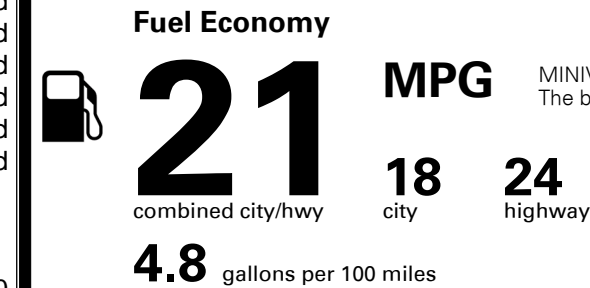

## EPA DOT Fuel Economy and Environment

Gasoline Vehicle

MINIVANS range from 20 to 48 MPG.  
 The best vehicle rates 136 MPGe.

You spend  
**\$2,250**  
 more in fuel costs  
 over 5 years  
 compared to the  
 average new vehicle.