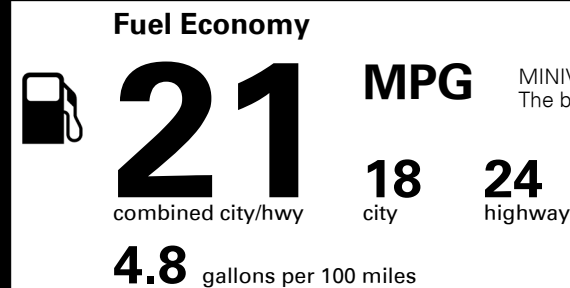

\$200.00

MSRP INCLUDING OPTIONS \$ 33,700.00

INLAND FREIGHT AND HANDLING \$ 1,045.00

TOTAL MANUFACTURER'S SUGGESTED RETAIL PRICE ▶ \$ 34,745.00

TOTAL ADDITIONAL WEIGHT: 8.6

#1 MASS MARKET BRAND IN J.D. POWER INITIAL QUALITY, 5 YEARS IN A ROW.

GIVE IT EVERYTHING KIA

For J.D. Power 2019 award information, go to jdpower.com/awards for more details.

EPA DOT Fuel Economy and Environment

Gasoline Vehicle

MINIVANS range from 20 to 48 MPG. The best vehicle rates 136 MPGe.