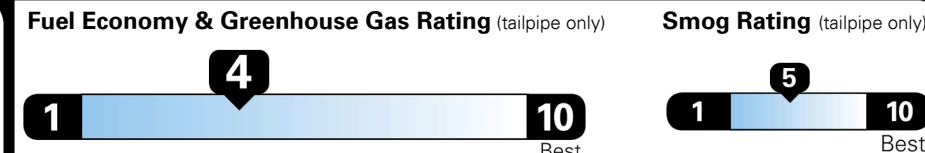

This vehicle emits 436 grams CO₂ per mile. The best emits 0 grams per mile (tailpipe only). Producing and distributing fuel also create emissions; learn more at fuelconomy.gov.

Actual results will vary for many reasons, including driving conditions and how you drive and maintain your vehicle. The average new vehicle gets 27 MPG and costs $7,500 to fuel over 5 years. Cost estimates are based on 15,000 miles per year at $ 2.70 per gallon. MPGe is miles per gasoline gallon equivalent. Vehicle emissions are a significant cause of climate change and smog.

fuelconomy.gov

Calculate personalized estimates and compare vehicles

GOVERNMENT 5-STAR SAFETY RATINGS

PARTS CONTENT INFORMATION

Overall Vehicle Score ★★★★★

Based on the combined rating of frontal, side and rollover. Should ONLY be compared to other vehicles of similar size and weight.

Frontal	Driver	★★★★★
Crash	Passenger	★★★★★

Based on the risk of injury in a frontal impact. Should ONLY be compared to other vehicles of similar size and weight.

Side	Front seat	★★★★★
Crash	Rear seat	★★★★★

Star ratings based on the risk of injury in a side impact.

Rollover ★★★★★

Star ratings based on the risk of rollover in a single-vehicle crash.

Star ratings range from 1 to 5 stars (★★★★★) with 5 being the highest.

Source: National Highway Traffic Safety Administration (NHTSA). www.safercar.gov or 1-888-327-4236

Manufacturer's suggested retail price includes Manufacturer's recommended pre-delivery service. License and title fees, state and local taxes and other dealer installed options and accessories are not included in the manufacturer's suggested retail price.

FOR VEHICLES IN THIS CAR LINE U.S./CANADIAN PARTS CONTENT: 0 %

MAJOR SOURCES OF FOREIGN PARTS: KOREA: 85%

NOTE: PARTS CONTENT DOES NOT INCLUDE FINAL ASSEMBLY, DISTRIBUTION, OR OTHER NON-PARTS COSTS.

FOR THIS VEHICLE FINAL ASSEMBLY POINT: GWANGMYEONG, KOREA

COUNTRY OF ORIGIN

ENGINE: KOREA

TRANSMISSION: KOREA