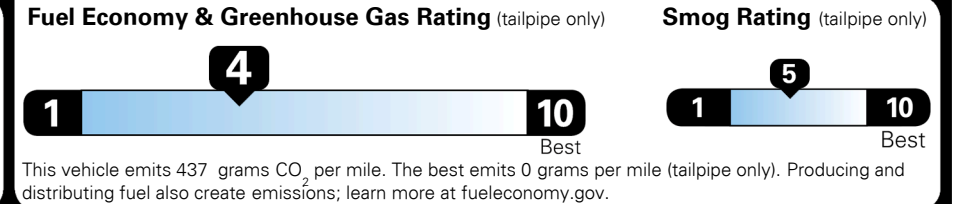

Actual results will vary for many reasons, including driving conditions and how you drive and maintain your vehicle. The average new vehicle gets 27 MPG and costs $7,000 to fuel over 5 years. Cost estimates are based on 15,000 miles per year at $ 2.55 per gallon. MPGe is miles per gasoline gallon equivalent. Vehicle emissions are a significant cause of climate change and smog.

fueleconomy.gov

Calculate personalized estimates and compare vehicles

GOVERNMENT 5-STAR SAFETY RATINGS

Overall Vehicle Score ★ ★ ★ ★ ★
Based on the combined rating of frontal, side and rollover. Should ONLY be compared to other vehicles of similar size and weight.

Frontal	Driver	★ ★ ★ ★ ★
Crash	Passenger	★ ★ ★ ★ ★
Based on the risk of injury in a frontal impact. Should ONLY be compared to other vehicles of similar size and weight.		
Side	Front seat	★ ★ ★ ★ ★
Crash	Rear seat	★ ★ ★ ★ ★
Star ratings based on the risk of injury in a side impact.		
Rollover		★ ★ ★ ★ ★
Star ratings based on the risk of rollover in a single-vehicle crash.		

Star ratings range from 1 to 5 stars (★★★★★) with 5 being the highest.
Source: National Highway Traffic Safety Administration (NHTSA).
www.safercar.gov or 1-888-327-4236

Manufacturer's suggested retail price includes Manufacturer's recommended pre-delivery service. License and title fees, state and local taxes and other dealer installed options and accessories are not included in the manufacturer's suggested retail price.

PARTS CONTENT INFORMATION

FOR VEHICLES IN THIS CAR LINE U.S./CANADIAN PARTS CONTENT: 3 %

MAJOR SOURCES OF FOREIGN PARTS: KOREA: 90%

NOTE: PARTS CONTENT DOES NOT INCLUDE FINAL ASSEMBLY, DISTRIBUTION, OR OTHER NON-PARTS COSTS.

FOR THIS VEHICLE FINAL ASSEMBLY POINT: GWANGMYEONG, KOREA

COUNTRY OF ORIGIN ENGINE: KOREA

TRANSMISSION: KOREA