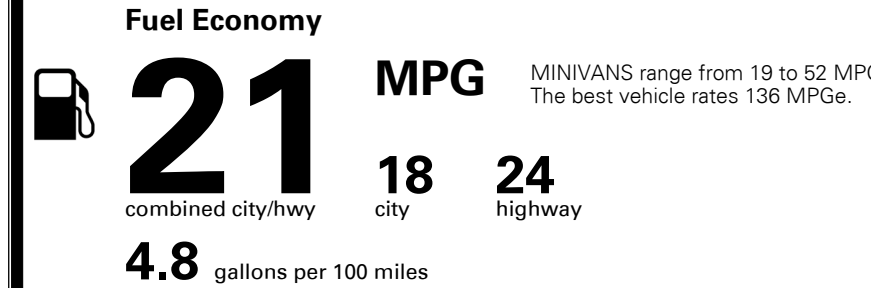

MSRP INCLUDING OPTIONS

\$ 30,945.00

INLAND FREIGHT AND HANDLING

\$ 1,045.00

TOTAL MANUFACTURER'S SUGGESTED RETAIL PRICE ▶

\$ 31,990.00

TOTAL ADDITIONAL WEIGHT: 10.2

EPA DOT Fuel Economy and Environment

Gasoline Vehicle

You spend \$2,000 more in fuel costs over 5 years
 compared to the average new vehicle.

Annual fuel cost \$1,800

Actual results will vary for many reasons, including driving conditions and how you drive and maintain your vehicle. The average new vehicle gets 27 MPG and costs \$7,000 to fuel over 5 years. Cost estimates are based on 15,000 miles per year at \$ 2.55 per gallon. MPGe is miles per gasoline gallon equivalent. Vehicle emissions are a significant cause of climate change and smog.