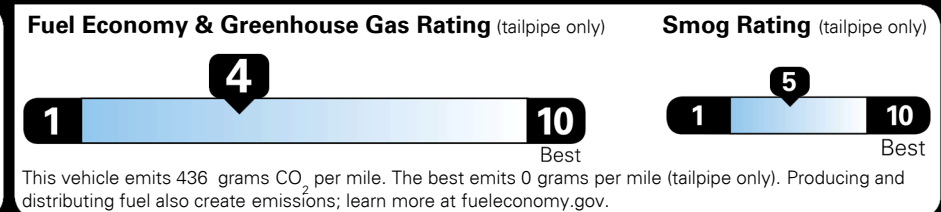

EPA DOT Fuel Economy and Environment

Gasoline Vehicle

Fuel Economy

21 MPG
combined city/hwy

18 MPG
city

24 MPG
highway

4.8 gallons per 100 miles

MINIVANS range from 20 to 48 MPG. The best vehicle rates 136 MPGe.

You spend $2,250 more in fuel costs over 5 years
compared to the average new vehicle.

Annual fuel cost $1,950