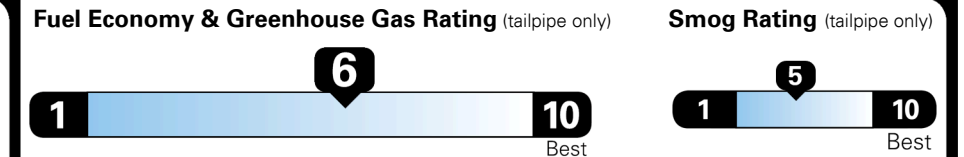

EPA DOT Fuel Economy and Environment

Gasoline Vehicle

Fuel Economy
27 MPG
combined city/hwy
3.7 gallons per 100 miles

24 MPG
city

31 MPG
highway

SMALL STATION WAGONS range from 20 to 105 MPG. The best vehicle rates 119 MPGe.

You save $750
in fuel costs over 5 years compared to the average new vehicle.

Annual fuel cost $1,650

This vehicle emits 334 grams CO₂ per mile. The best emits 0 grams per mile (tailpipe only). Producing and distributing fuel also create emissions; learn more at fueleconomy.gov.

Actual results will vary for many reasons, including driving conditions and how you drive and maintain your vehicle. The average new vehicle gets 25 MPG and costs $9,000 to fuel over 5 years. Cost estimates are based on 15,000 miles per year at $ 3.00 per gallon. MPGe is miles per gasoline gallon equivalent. Vehicle emissions are a significant cause of climate change and smog.

fueleconomy.gov

Calculate personalized estimates and compare vehicles

GOVERNMENT 5-STAR SAFETY RATINGS

Overall Vehicle Score ★ ★ ★ ★ ★

Based on the combined rating of frontal, side and rollover. Should ONLY be compared to other vehicles of similar size and weight.

Frontal Driver ★ ★ ★ ★ ★

Crash Passenger ★ ★ ★ ★ ★

Based on the risk of injury in a frontal impact. Should ONLY be compared to other vehicles of similar size and weight.

Side Front seat ★ ★ ★ ★ ★

Crash Rear seat ★ ★ ★ ★ ★

Star ratings based on the risk of injury in a side impact.

Rollover ★ ★ ★ ★ ★

Star ratings based on the risk of rollover in a single-vehicle crash.

Star ratings range from 1 to 5 stars (★★★★★) with 5 being the highest.

Source: National Highway Traffic Safety Administration (NHTSA).

www.safercar.gov or 1-888-327-4236

Manufacturer's suggested retail price includes Manufacturer's recommended pre-delivery service. License and title fees, state and local taxes and other dealer installed options and accessories are not included in the manufacturer's suggested retail price.

PARTS CONTENT INFORMATION

FOR VEHICLES IN THIS CAR LINE U.S./CANADIAN PARTS CONTENT: 1 %

MAJOR SOURCES OF FOREIGN PARTS: KOREA: 94%

NOTE: PARTS CONTENT DOES NOT INCLUDE FINAL ASSEMBLY, DISTRIBUTION, OR OTHER NON-PARTS COSTS.

FOR THIS VEHICLE FINAL ASSEMBLY POINT: KOREA

COUNTRY OF ORIGIN

ENGINE: KOREA

TRANSMISSION: KOREA

TOTAL ADDITIONAL WEIGHT: 7.9