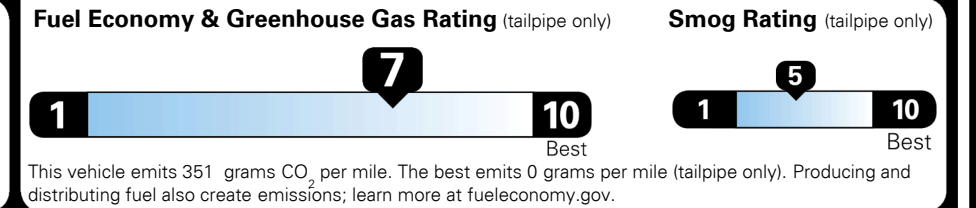

EXTERIOR
Power Tilt / Slide Sunroof
Auto-On/Off Projection Headlights
Front Fog Lights
LED Positioning Lights and Tail Lights
Heated Pwr-Folding Mirrors w/ Turn Signal Indicators
Privacy Glass

WARRANTY
10 Year/100,000 Mile Limited Powertrain Warranty
5 Year/60,000 Mile Limited Basic Warranty
5 Year/60,000 Mile Roadside Assistance
*Ask dealer for details

MANUFACTURER'S SUGGESTED RETAIL PRICE ▶

$ 19,900.00

ADDITIONAL INSTALLED EQUIPMENT:
(In addition to or in place of standard features)

Premium Package $2,500.00
- Navigation w/ SIRIUS Traffic**
- (Replaces UVO In-Vehicle Infotainment Sys.)
- Push Button Start w/Smart Key
- Leather Seat Trim
- Heated Front Seats
- Automatic Climate Control
Rear Bumper Applique $75.00
Cargo Net $50.00
Cargo Cover $125.00
Cargo Tray $80.00
Auto-Dimming Mirror w/Compass $275.00
Wheel Locks $50.00

MSRP INCLUDING OPTIONS $ 23,055.00

INLAND FREIGHT AND HANDLING $ 775.00

TOTAL MANUFACTURER'S SUGGESTED RETAIL PRICE ▶ $ 23,830.00

EPA DOT Fuel Economy and Environment

Gasoline Vehicle

Fuel Economy

25 MPG combined city/hwy
23 MPG city
28 MPG highway

4.0 gallons per 100 miles

SMALL STATION WAGON range from 14 to 118 MPG. The best vehicle rates 99 MPGe.

You save $850
in fuel costs over 5 years compared to the average new vehicle.

Annual fuel cost $2,150

Actual results will vary for many reasons, including driving conditions and how you drive and maintain your vehicle. The average new vehicle gets 23 MPG and costs $11,600 to fuel over 5 years. Cost estimates are based on 15,000 miles per year at $ 3.55 per gallon. MPGe is miles per gasoline gallon equivalent. Vehicle emissions are a significant cause of climate change and smog.

fueleconomy.gov

Calculate personalized estimates and compare vehicles

GOVERNMENT 5-STAR SAFETY RATINGS

Overall Vehicle Score ★ ★ ★ ★

Based on the combined rating of frontal, side and rollover. Should ONLY be compared to other vehicles of similar size and weight.

Frontal	Driver	★ ★ ★ ★
Crash	Passenger	★ ★ ★ ★
Based on the risk of injury in a frontal impact. Should ONLY be compared to other vehicles of similar size and weight.		
Side	Front seat	★ ★ ★ ★ ★
Crash	Rear seat	★ ★ ★ ★ ★
Star ratings based on the risk of injury in a side impact.		
Rollover		★ ★ ★ ★
Star ratings based on the risk of rollover in a single-vehicle crash.		

Star ratings range from 1 to 5 stars (★★★★★) with 5 being the highest. Source: National Highway Traffic Safety Administration (NHTSA). www.safercar.gov or 1-888-327-4236

Manufacturer's suggested retail price includes Manufacturer's recommended pre-delivery service. License and title fees, state and local taxes and other dealer installed options and accessories are not included in the manufacturer's suggested retail price.

PARTS CONTENT INFORMATION

FOR VEHICLES IN THIS CAR LINE U.S./CANADIAN PARTS CONTENT: 2 %

MAJOR SOURCES OF FOREIGN PARTS: KOREA: 93%

NOTE: PARTS CONTENT DOES NOT INCLUDE FINAL ASSEMBLY, DISTRIBUTION, OR OTHER NON-PARTS COSTS.

FOR THIS VEHICLE FINAL ASSEMBLY POINT: KOREA

COUNTRY OF ORIGIN ENGINE: KOREA

TRANSMISSION: KOREA

TOTAL ADDITIONAL WEIGHT: 18.6