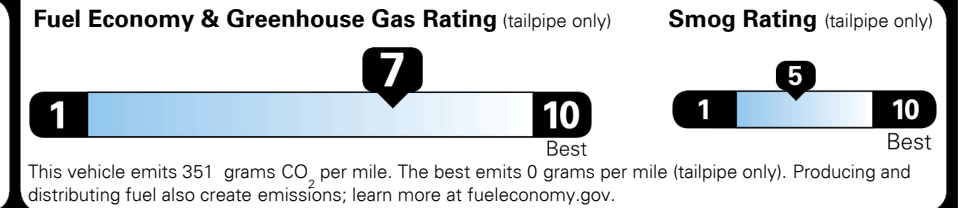

EPA DOT Fuel Economy and Environment

Gasoline Vehicle

Fuel Economy

25 MPG
combined city/hwy

23 MPG
city

28 MPG
highway

4.0 gallons per 100 miles

SMALL STATION WAGON range from 14 to 34 MPG. The best vehicle rates 99 MPGe.

You save $1,600
in fuel costs over 5 years
compared to the average new vehicle.

Annual fuel cost $2,200