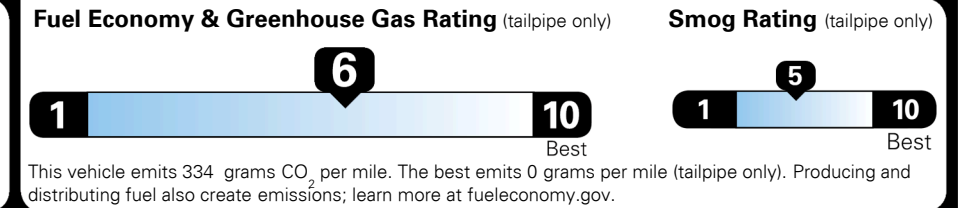

SMALL STATION WAGONS range from 20 to 105 MPG. The best vehicle rates 119 MPGe.

You save $750
in fuel costs over 5 years compared to the average new vehicle.

Annual fuel cost $1,650

Actual results will vary for many reasons, including driving conditions and how you drive and maintain your vehicle. The average new vehicle gets 25 MPG and costs $9,000 to fuel over 5 years. Cost estimates are based on 15,000 miles per year at $ 3.00 per gallon. MPGe is miles per gasoline gallon equivalent. Vehicle emissions are a significant cause of climate change and smog.

fueleconomy.gov

Calculate personalized estimates and compare vehicles

GOVERNMENT 5-STAR SAFETY RATINGS

Overall Vehicle Score ★★★★★

Based on the combined rating of frontal, side and rollover. Should ONLY be compared to other vehicles of similar size and weight.

Frontal Driver ★★★★★

Crash Passenger ★★★★★

Based on the risk of injury in a frontal impact. Should ONLY be compared to other vehicles of similar size and weight.

Side Front seat ★★★★★

Crash Rear seat ★★★★★

Star ratings based on the risk of injury in a side impact.

Rollover ★★★★★

Star ratings based on the risk of rollover in a single-vehicle crash.

Star ratings range from 1 to 5 stars (★★★★★) with 5 being the highest.

Source: National Highway Traffic Safety Administration (NHTSA).

www.safercar.gov or 1-888-327-4236

Manufacturer's suggested retail price includes Manufacturer's recommended pre-delivery service. License and title fees, state and local taxes and other dealer installed options and accessories are not included in the manufacturer's suggested retail price.

PARTS CONTENT INFORMATION

FOR VEHICLES IN THIS CAR LINE U.S./CANADIAN PARTS CONTENT: 1 %

MAJOR SOURCES OF FOREIGN PARTS: KOREA: 94%

NOTE: PARTS CONTENT DOES NOT INCLUDE FINAL ASSEMBLY, DISTRIBUTION, OR OTHER NON-PARTS COSTS.

FOR THIS VEHICLE FINAL ASSEMBLY POINT: KOREA

COUNTRY OF ORIGIN

ENGINE: KOREA

TRANSMISSION: KOREA

TOTAL ADDITIONAL WEIGHT: 12.0