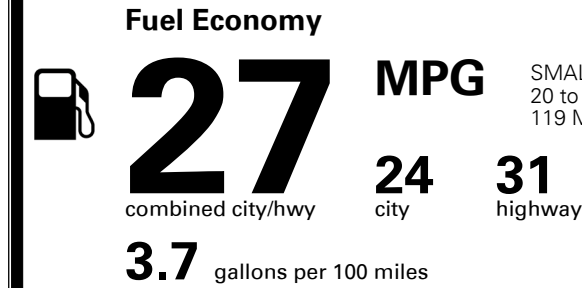

MSRP INCLUDING OPTIONS \$ 24,295.00

INLAND FREIGHT AND HANDLING \$ 850.00

**TOTAL MANUFACTURER'S SUGGESTED RETAIL PRICE ▶ \$ 25,145.00**

**EPA DOT Fuel Economy and Environment**

**Gasoline Vehicle**

SMALL STATION WAGONS range from 20 to 105 MPG. The best vehicle rates 119 MPGe.