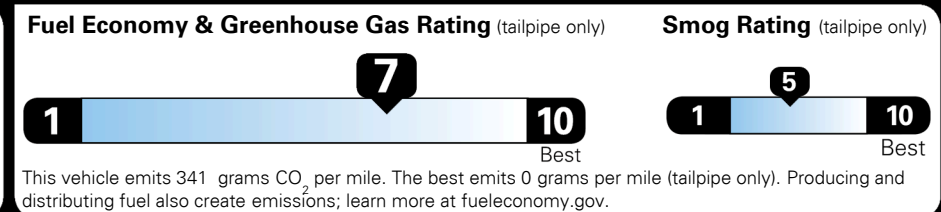

EPA DOT Fuel Economy and Environment

Gasoline Vehicle

Fuel Economy
26 **MPG**
combined city/hwy
23 city
31 highway
3.8 gallons per 100 miles

SMALL STATION WAGONS range from 14 to 118 MPG. The best vehicle rates 119 MPGe.

You save $1,500
in fuel costs over 5 years
compared to the average new vehicle.

Annual fuel cost $2,000