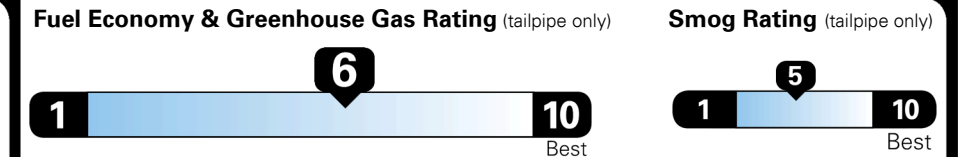

\$ 825.00

TOTAL MANUFACTURER'S SUGGESTED RETAIL PRICE ▶

\$ 18,135.00

TOTAL ADDITIONAL WEIGHT: 6.0

EPA DOT Fuel Economy and Environment

Gasoline Vehicle

Fuel Economy
26 MPG
 combined city/hwy
24 city
30 highway
3.8 gallons per 100 miles

SMALL STATION WAGONS range from 20 to 105 MPG. The best vehicle rates 119 MPGe.

You save \$250
 in fuel costs over 5 years compared to the average new vehicle.

Annual fuel cost \$1,750

This vehicle emits 332 grams CO₂ per mile. The best emits 0 grams per mile (tailpipe only). Producing and distributing fuel also create emissions; learn more at fueleconomy.gov.