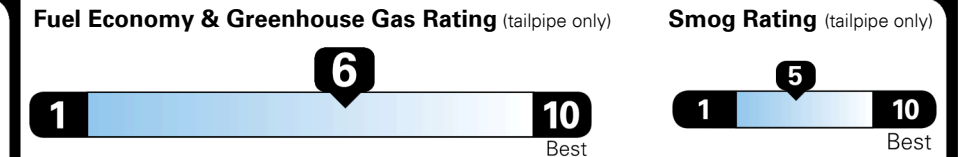

EPA DOT Fuel Economy and Environment

Gasoline Vehicle

Fuel Economy
26 MPG
combined city/hwy
24 city
30 highway
3.8 gallons per 100 miles

SMALL STATION WAGONS range from 20 to 105 MPG. The best vehicle rates 119 MPGe.

You save $250
in fuel costs over 5 years compared to the average new vehicle.

Annual fuel cost $1,750