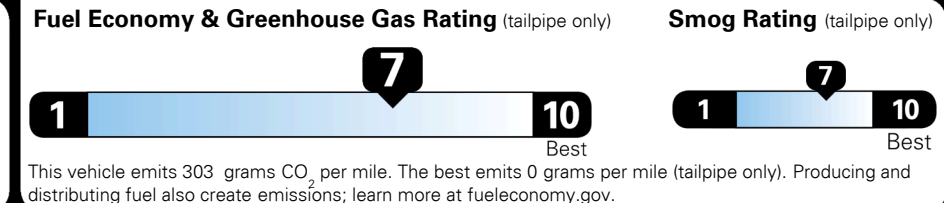

Actual results will vary for many reasons, including driving conditions and how you drive and maintain your vehicle. The average new vehicle gets 27 MPG and costs $7,500 to fuel over 5 years. Cost estimates are based on 15,000 miles per year at $ 2.70 per gallon. MPGe is miles per gasoline gallon equivalent. Vehicle emissions are a significant cause of climate change and smog.

fueleconomy.gov

Calculate personalized estimates and compare vehicles

GOVERNMENT 5-STAR SAFETY RATINGS

Overall Vehicle Score	Not Rated	
Based on the combined rating of frontal, side and rollover. Should ONLY be compared to other vehicles of similar size and weight.		
Frontal Crash	Driver Passenger	Not Rated
Based on the risk of injury in a frontal impact. Should ONLY be compared to other vehicles of similar size and weight.		
Side Crash	Front seat Rear seat	Not Rated
Star ratings based on the risk of injury in a side impact.		
Rollover	Not Rated	
Star ratings based on the risk of rollover in a single-vehicle crash.		

Star ratings range from 1 to 5 stars (★★★★★) with 5 being the highest.
Source: National Highway Traffic Safety Administration (NHTSA).
www.safercar.gov or 1-888-327-4236

Manufacturer's suggested retail price includes Manufacturer's recommended pre-delivery service. License and title fees, state and local taxes and other dealer installed options and accessories are not included in the manufacturer's suggested retail price.

PARTS CONTENT INFORMATION

FOR VEHICLES IN THIS CAR LINE U.S./CANADIAN PARTS CONTENT: 1 %

MAJOR SOURCES OF FOREIGN PARTS:
OTHER: 5%
KOREA: 94%

NOTE: PARTS CONTENT DOES NOT INCLUDE FINAL ASSEMBLY, DISTRIBUTION, OR OTHER NON-PARTS COSTS.

FOR THIS VEHICLE FINAL ASSEMBLY POINT: GWANGJU, KOREA

COUNTRY OF ORIGIN ENGINE: KOREA
TRANSMISSION: KOREA