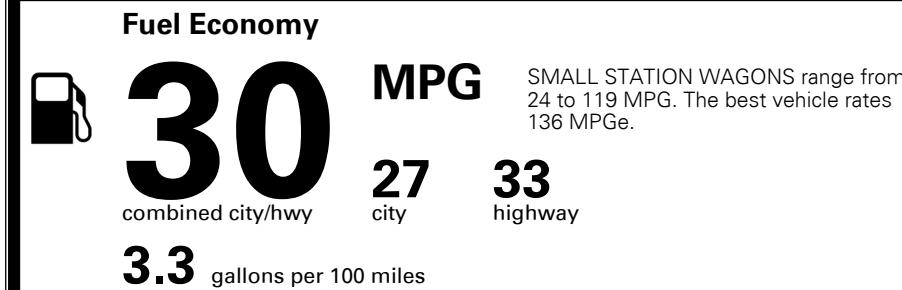

MANUFACTURER'S SUGGESTED RETAIL PRICE ▶ $ 20,290.00

COMPARE GT-LINE 2.0L FEATURES
Added to/in place of standard LX AT features

- Forward Collision Avoidance
- Lane Keeping Assist (LKA)
- Driver Attention Warning
- Leather Wrapped Steering Wheel/Shift Knob
- GT-Line Sport Front/Rear Bumper Fascia
- GT-Line Sport Side Sills w/Red Accent
- 18" Alloy Wheels
- Premium Cloth Seat Trim

Included
Included
Included
Included
Included
Included
Included
Included

ADDITIONAL INSTALLED EQUIPMENT:
(In addition to or in place of standard features)
Cherry Black Paint
GT Sunroof Package
- Power Sunroof with Sunshade
- Blind Spot Collision Warning
- Rear Cross-Traffic Collision-Avoidance Assist (RCCA)
- Push Button Start and Smart Key
- Wireless Phone Charger
- Dual Level Cargo Board, Cargo Cover

$345.00
$1,900.00

MSRP INCLUDING OPTIONS $ 22,535.00

INLAND FREIGHT AND HANDLING $ 1,045.00

TOTAL MANUFACTURER'S SUGGESTED RETAIL PRICE ▶ $ 23,580.00

TOTAL ADDITIONAL WEIGHT:

EPA DOT Fuel Economy and Environment

Gasoline Vehicle

You save $750
in fuel costs over 5 years compared to the average new vehicle.

Annual fuel cost $1,350