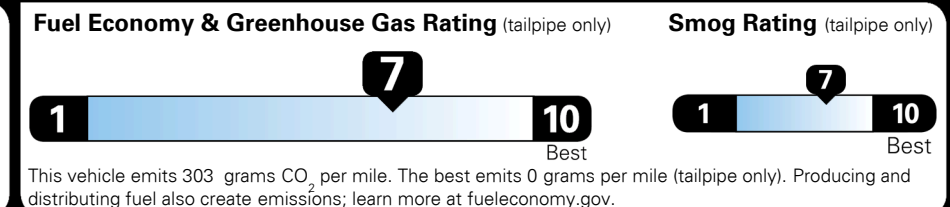

EPA DOT Fuel Economy and Environment

Gasoline Vehicle

Fuel Economy

30 MPG combined city/hwy
27 MPG city
33 MPG highway

SMALL STATION WAGONS range from 24 to 119 MPG. The best vehicle rates 136 MPGe.

You save $750 in fuel costs over 5 years compared to the average new vehicle.

Annual fuel cost $1,350