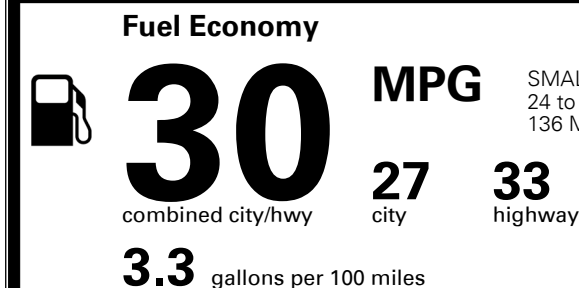

\$ 20,425.00

INLAND FREIGHT AND HANDLING

\$ 1,045.00

TOTAL MANUFACTURER'S SUGGESTED RETAIL PRICE ▶

\$ 21,470.00

TOTAL ADDITIONAL WEIGHT: 6.0

#1 MASS MARKET BRAND IN
 J.D. POWER INITIAL QUALITY,
 5 YEARS IN A ROW.

GIVE IT EVERYTHING **KIA**

For J.D. Power 2019 award information, go to jdpower.com/awards for more details.

EPA DOT Fuel Economy and Environment

Gasoline Vehicle

SMALL STATION WAGONS range from 24 to 119 MPG. The best vehicle rates 136 MPGe.