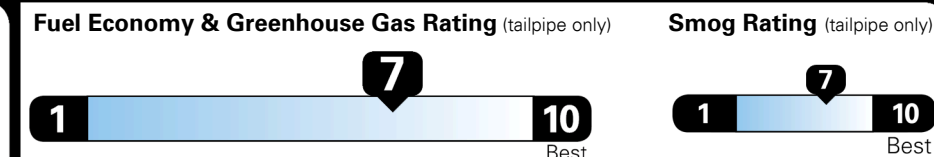

This vehicle emits 303 grams CO₂ per mile. The best emits 0 grams per mile (tailpipe only). Producing and distributing fuel also create emissions; learn more at fuel economy.gov.

Actual results will vary for many reasons, including driving conditions and how you drive and maintain your vehicle. The average new vehicle gets 27 MPG and costs $7,500 to fuel over 5 years. Cost estimates are based on 15,000 miles per year at $ 2.70 per gallon. MPGe is miles per gasoline gallon equivalent. Vehicle emissions are a significant cause of climate change and smog.

fuel economy.gov

Calculate personalized estimates and compare vehicles

GOVERNMENT 5-STAR SAFETY RATINGS

Overall Vehicle Score Not Rated

Based on the combined rating of frontal, side and rollover.
Should ONLY be compared to other vehicles of similar size and weight.

Frontal Driver Not Rated

Crash Passenger Not Rated

Based on the risk of injury in a frontal impact.
Should ONLY be compared to other vehicles of similar size and weight.

Side Front seat Not Rated

Crash Rear seat Not Rated

Star ratings based on the risk of injury in a side impact.

Rollover Not Rated

Star ratings based on the risk of rollover in a single-vehicle crash.

Star ratings range from 1 to 5 stars (★★★★★) with 5 being the highest.

Source: National Highway Traffic Safety Administration (NHTSA).

www.safercar.gov or 1-888-327-4236

Manufacturer's suggested retail price includes Manufacturer's recommended pre-delivery service. License and title fees, state and local taxes and other dealer installed options and accessories are not included in the manufacturer's suggested retail price.

PARTS CONTENT INFORMATION

FOR VEHICLES IN THIS CAR LINE U.S./CANADIAN
PARTS CONTENT: 1 %

MAJOR SOURCES OF FOREIGN PARTS:
OTHER: 5%
KOREA: 94%

NOTE: PARTS CONTENT DOES NOT INCLUDE FINAL ASSEMBLY, DISTRIBUTION, OR OTHER NON-PARTS COSTS.

FOR THIS VEHICLE
FINAL ASSEMBLY POINT:
GWANGJU, KOREA

COUNTRY OF ORIGIN

ENGINE: **KOREA**

TRANSMISSION: **KOREA**