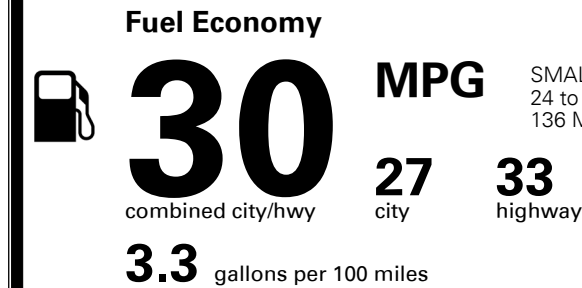

TOTAL ADDITIONAL WEIGHT: 6.0

#1 MASS MARKET BRAND IN
 J.D. POWER INITIAL QUALITY,
 5 YEARS IN A ROW.

GIVE IT EVERYTHING

For J.D. Power 2019 award information, go to jdpower.com/awards for more details.

EPA DOT Fuel Economy and Environment

Gasoline Vehicle

SMALL STATION WAGONS range from 24 to 119 MPG. The best vehicle rates 136 MPGe.

You save \$750
 in fuel costs over 5 years compared to the average new vehicle.

Annual fuel cost
\$1,350

Fuel Economy & Greenhouse Gas Rating (tailpipe only) **Smog Rating** (tailpipe only)