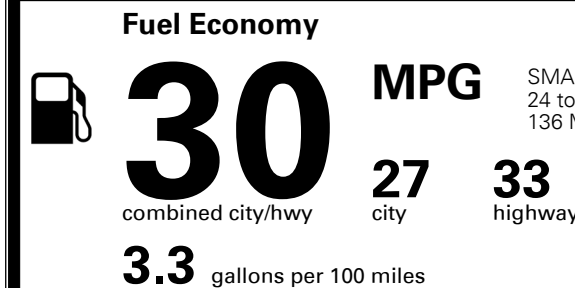

\$345.00  
 \$1,900.00

\$130.00

MSRP INCLUDING OPTIONS

\$ 22,665.00

INLAND FREIGHT AND HANDLING

\$ 995.00

**TOTAL MANUFACTURER'S SUGGESTED RETAIL PRICE ▶ \$ 23,660.00**

**EPA DOT Fuel Economy and Environment**

**Gasoline Vehicle**

SMALL STATION WAGONS range from 24 to 119 MPG. The best vehicle rates 136 MPGe.

**You save \$750**  
 in fuel costs over 5 years compared to the average new vehicle.

**Annual fuel cost \$1,350**