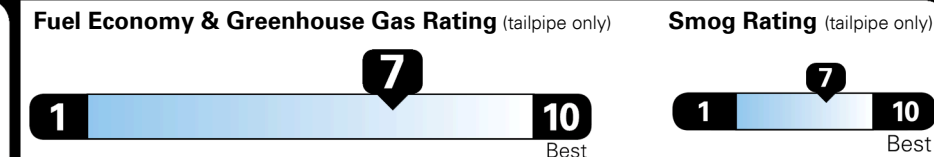

\$345.00  
 \$1,900.00

\$130.00

MSRP INCLUDING OPTIONS

\$ 22,665.00

INLAND FREIGHT AND HANDLING

\$ 995.00

**TOTAL MANUFACTURER'S SUGGESTED RETAIL PRICE ▶ \$ 23,660.00**

**EPA DOT Fuel Economy and Environment**

**Gasoline Vehicle**

SMALL STATION WAGONS range from 24 to 119 MPG. The best vehicle rates 136 MPGe.

**You save \$750**  
 in fuel costs over 5 years compared to the average new vehicle.

**Annual fuel cost \$1,350**