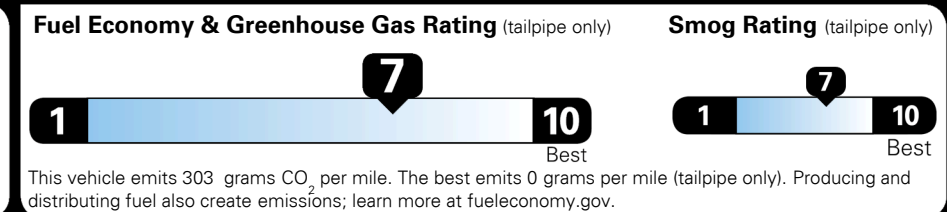

EPA DOT Fuel Economy and Environment

Gasoline Vehicle

Fuel Economy

30 MPG
combined city/hwy

27 MPG
city

33 MPG
highway

3.3 gallons per 100 miles

SMALL STATION WAGONS range from 24 to 119 MPG. The best vehicle rates 136 MPGe.

You save $750
in fuel costs over 5 years compared to the average new vehicle.

Annual fuel cost $1,350