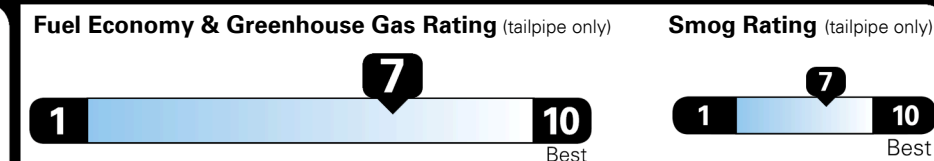

EPA DOT Fuel Economy and Environment

Gasoline Vehicle

Fuel Economy
30 MPG
combined city/hwy
27 city
33 highway
3.3 gallons per 100 miles

SMALL STATION WAGONS range from 24 to 119 MPG. The best vehicle rates 136 MPGe.

You save $750
in fuel costs over 5 years compared to the average new vehicle.

Annual fuel cost $1,350