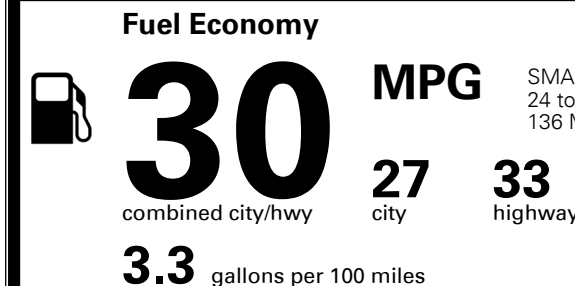

MSRP INCLUDING OPTIONS \$ 22,190.00

INLAND FREIGHT AND HANDLING \$ 1,045.00

TOTAL MANUFACTURER'S SUGGESTED RETAIL PRICE ▶ \$ 23,235.00

EPA DOT Fuel Economy and Environment

Gasoline Vehicle

SMALL STATION WAGONS range from 24 to 119 MPG. The best vehicle rates 136 MPGe.