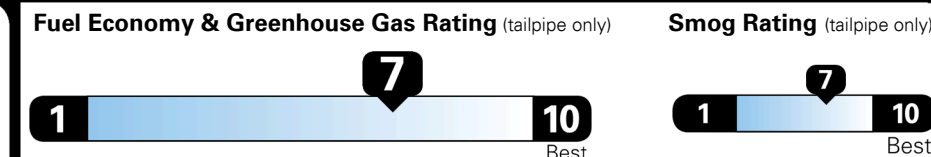

SMALL STATION WAGONS range from 24 to 119 MPG. The best vehicle rates 136 MPGe.

You save $750
in fuel costs over 5 years compared to the average new vehicle.

Annual fuel cost $1,350

This vehicle emits 303 grams CO₂ per mile. The best emits 0 grams per mile (tailpipe only). Producing and distributing fuel also create emissions; learn more at fueleconomy.gov.

Actual results will vary for many reasons, including driving conditions and how you drive and maintain your vehicle. The average new vehicle gets 27 MPG and costs $7,500 to fuel over 5 years. Cost estimates are based on 15,000 miles per year at $ 2.70 per gallon. MPGe is miles per gasoline gallon equivalent. Vehicle emissions are a significant cause of climate change and smog.

fueleconomy.gov

Calculate personalized estimates and compare vehicles

GOVERNMENT 5-STAR SAFETY RATINGS

Overall Vehicle Score Not Rated
Based on the combined rating of frontal, side and rollover. Should ONLY be compared to other vehicles of similar size and weight.

Frontal Crash	Driver	Not Rated
	Passenger	Not Rated

Based on the risk of injury in a frontal impact. Should ONLY be compared to other vehicles of similar size and weight.

Side Crash	Front seat	Not Rated
	Rear seat	Not Rated

Star ratings based on the risk of injury in a side impact.

Rollover Not Rated
Star ratings based on the risk of rollover in a single-vehicle crash.

Star ratings range from 1 to 5 stars (★★★★★) with 5 being the highest. Source: National Highway Traffic Safety Administration (NHTSA). www.safercar.gov or 1-888-327-4236

Manufacturer's suggested retail price includes Manufacturer's recommended pre-delivery service. License and title fees, state and local taxes and other dealer installed options and accessories are not included in the manufacturer's suggested retail price.

PARTS CONTENT INFORMATION

FOR VEHICLES IN THIS CAR LINE U.S./CANADIAN PARTS CONTENT: 1 %

MAJOR SOURCES OF FOREIGN PARTS:
OTHER: 5%
KOREA: 94%

NOTE: PARTS CONTENT DOES NOT INCLUDE FINAL ASSEMBLY, DISTRIBUTION, OR OTHER NON-PARTS COSTS.

FOR THIS VEHICLE FINAL ASSEMBLY POINT: GWANGJU, KOREA

COUNTRY OF ORIGIN ENGINE: KOREA
TRANSMISSION: KOREA

TOTAL ADDITIONAL WEIGHT: