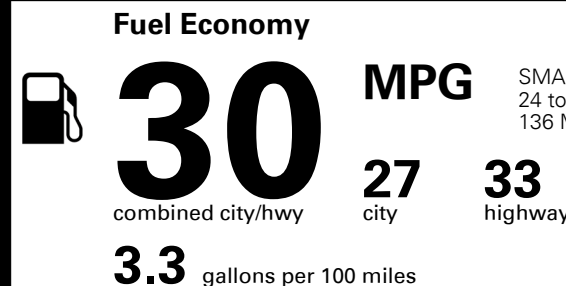

\$345.00
 \$135.00

MSRP INCLUDING OPTIONS \$ 20,770.00

INLAND FREIGHT AND HANDLING \$ 1,045.00

TOTAL MANUFACTURER'S SUGGESTED RETAIL PRICE ▶ \$ 21,815.00

TOTAL ADDITIONAL WEIGHT: 6.0

#1 MASS MARKET BRAND IN J.D. POWER INITIAL QUALITY, 5 YEARS IN A ROW.

GIVE IT EVERYTHING KIA

For J.D. Power 2019 award information, go to jdpower.com/awards for more details.

EPA DOT Fuel Economy and Environment

Gasoline Vehicle

SMALL STATION WAGONS range from 24 to 119 MPG. The best vehicle rates 136 MPGe.