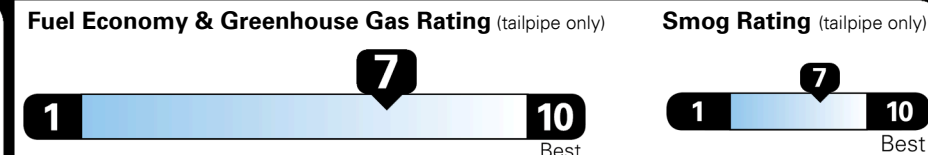

This vehicle emits 303 grams CO₂ per mile. The best emits 0 grams per mile (tailpipe only). Producing and distributing fuel also create emissions; learn more at fuelconomy.gov.

Actual results will vary for many reasons, including driving conditions and how you drive and maintain your vehicle. The average new vehicle gets 27 MPG and costs $7,500 to fuel over 5 years. Cost estimates are based on 15,000 miles per year at $ 2.70 per gallon. MPGe is miles per gasoline gallon equivalent. Vehicle emissions are a significant cause of climate change and smog.

fuelconomy.gov

Calculate personalized estimates and compare vehicles

GOVERNMENT 5-STAR SAFETY RATINGS

Overall Vehicle Score Not Rated
Based on the combined rating of frontal, side and rollover. Should ONLY be compared to other vehicles of similar size and weight.

Frontal Crash	Driver	Not Rated
	Passenger	Not Rated

Based on the risk of injury in a frontal impact. Should ONLY be compared to other vehicles of similar size and weight.

Side Crash	Front seat	Not Rated
	Rear seat	Not Rated

Star ratings based on the risk of injury in a side impact.

Rollover Not Rated
Star ratings based on the risk of rollover in a single-vehicle crash.

Star ratings range from 1 to 5 stars (★★★★★) with 5 being the highest. Source: National Highway Traffic Safety Administration (NHTSA). www.safercar.gov or 1-888-327-4236

Manufacturer's suggested retail price includes Manufacturer's recommended pre-delivery service. License and title fees, state and local taxes and other dealer installed options and accessories are not included in the manufacturer's suggested retail price.

PARTS CONTENT INFORMATION

FOR VEHICLES IN THIS CAR LINE U.S./CANADIAN PARTS CONTENT: 1 %

MAJOR SOURCES OF FOREIGN PARTS:
OTHER: 5%
KOREA: 94%

NOTE: PARTS CONTENT DOES NOT INCLUDE FINAL ASSEMBLY, DISTRIBUTION, OR OTHER NON-PARTS COSTS.

FOR THIS VEHICLE FINAL ASSEMBLY POINT: GWANGJU, KOREA

COUNTRY OF ORIGIN ENGINE: KOREA
TRANSMISSION: KOREA