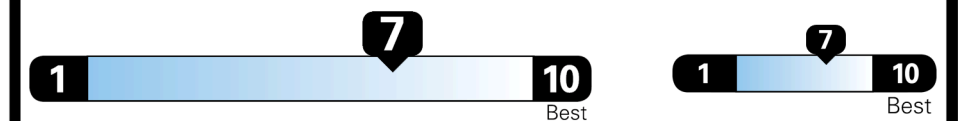

EPA DOT Fuel Economy and Environment

Gasoline Vehicle

Fuel Economy

30 MPG
combined city/hwy

27 MPG
city

33 MPG
highway

3.3 gallons per 100 miles

SMALL STATION WAGONS range from 24 to 119 MPG. The best vehicle rates 136 MPGe.

You save $750
in fuel costs over 5 years compared to the average new vehicle.

Annual fuel cost $1,350

Fuel Economy & Greenhouse Gas Rating (tailpipe only) **Smog Rating (tailpipe only)**