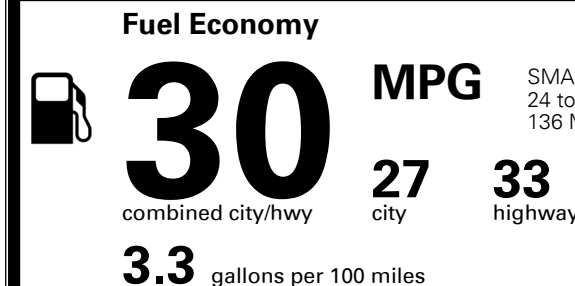

Gasoline Vehicle

SMALL STATION WAGONS range from 24 to 119 MPG. The best vehicle rates 136 MPGe.

You save \$750
 in fuel costs over 5 years
 compared to the average new vehicle.

Annual fuel cost
\$1,350

This vehicle emits 303 grams CO₂ per mile. The best emits 0 grams per mile (tailpipe only). Producing and distributing fuel also create emissions; learn more at fuel economy.gov.