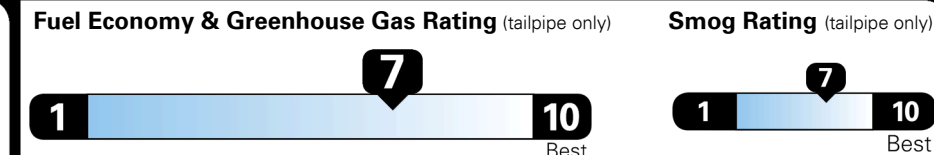

Gasoline Vehicle

SMALL STATION WAGONS range from 24 to 119 MPG. The best vehicle rates 136 MPGe.

You save \$750
 in fuel costs over 5 years
 compared to the average new vehicle.

Annual fuel cost
\$1,350

This vehicle emits 303 grams CO₂ per mile. The best emits 0 grams per mile (tailpipe only). Producing and distributing fuel also create emissions; learn more at fuel economy.gov.