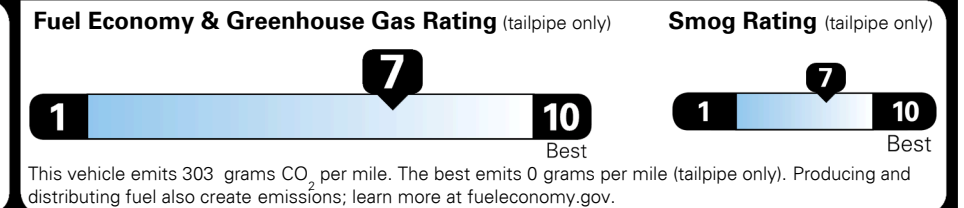

## EPA DOT Fuel Economy and Environment

Gasoline Vehicle

**You save \$750**  
 in fuel costs over 5 years compared to the average new vehicle.

Annual fuel cost  
**\$1,350**

Actual results will vary for many reasons, including driving conditions and how you drive and maintain your vehicle. The average new vehicle gets 27 MPG and costs \$7,500 to fuel over 5 years. Cost estimates are based on 15,000 miles per year at \$ 2.70 per gallon. MPGe is miles per gasoline gallon equivalent. Vehicle emissions are a significant cause of climate change and smog.