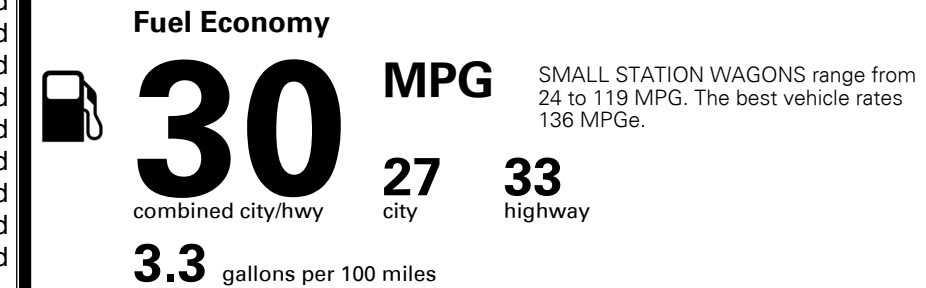

## EPA DOT Fuel Economy and Environment

Gasoline Vehicle

**You save \$750**  
 in fuel costs over 5 years compared to the average new vehicle.

Annual fuel cost  
**\$1,350**

Actual results will vary for many reasons, including driving conditions and how you drive and maintain your vehicle. The average new vehicle gets 27 MPG and costs \$7,500 to fuel over 5 years. Cost estimates are based on 15,000 miles per year at \$ 2.70 per gallon. MPGe is miles per gasoline gallon equivalent. Vehicle emissions are a significant cause of climate change and smog.