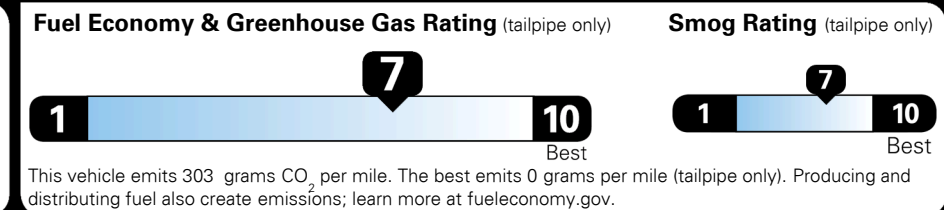

EPA DOT Fuel Economy and Environment

Gasoline Vehicle

Fuel Economy

30 MPG combined city/hwy
27 MPG city
33 MPG highway

SMALL STATION WAGONS range from 24 to 119 MPG. The best vehicle rates 136 MPGe.

You save $750 in fuel costs over 5 years compared to the average new vehicle.

Annual fuel cost $1,350