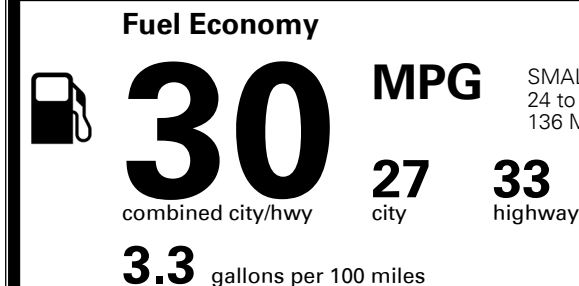

\$345.00
 \$130.00
 \$350.00
 \$275.00
 \$60.00

MSRP INCLUDING OPTIONS

\$ 21,450.00

INLAND FREIGHT AND HANDLING

\$ 995.00

TOTAL MANUFACTURER'S SUGGESTED RETAIL PRICE ▶

\$ 22,445.00

EPA DOT Fuel Economy and Environment

Gasoline Vehicle

SMALL STATION WAGONS range from 24 to 119 MPG. The best vehicle rates 136 MPGe.

You save
\$750

in fuel costs
 over 5 years
 compared to the
 average new vehicle.

Annual fuel cost
\$1,350

Fuel Economy & Greenhouse Gas Rating (tailpipe only)