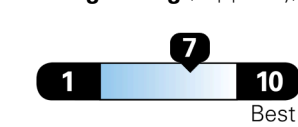

Smog Rating (tailpipe only)

This vehicle emits 303 grams CO₂ per mile. The best emits 0 grams per mile (tailpipe only). Producing and distributing fuel also create emissions; learn more at fueleconomy.gov.

Actual results will vary for many reasons, including driving conditions and how you drive and maintain your vehicle. The average new vehicle gets 27 MPG and costs $7,500 to fuel over 5 years. Cost estimates are based on 15,000 miles per year at $ 2.70 per gallon. MPGe is miles per gasoline gallon equivalent. Vehicle emissions are a significant cause of climate change and smog.

fueleconomy.gov

Calculate personalized estimates and compare vehicles