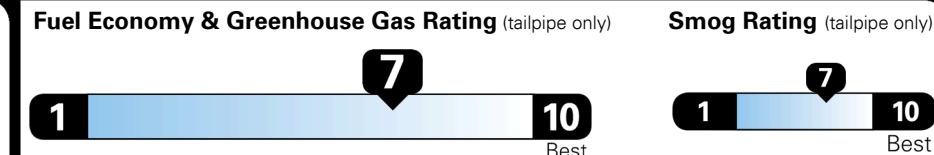

EPA DOT Fuel Economy and Environment

Gasoline Vehicle

Fuel Economy

30 MPG
combined city/hwy

27 MPG
city

33 MPG
highway

3.3 gallons per 100 miles

SMALL STATION WAGONS range from 24 to 119 MPG. The best vehicle rates 136 MPGe.

You save $750
in fuel costs over 5 years compared to the average new vehicle.

Annual fuel cost $1,350