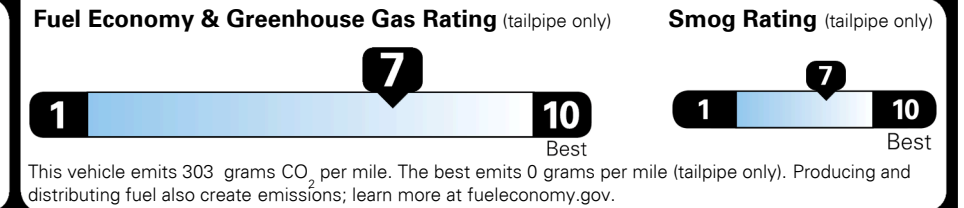

EPA DOT Fuel Economy and Environment

Gasoline Vehicle

Fuel Economy

30 MPG combined city/hwy
27 MPG city
33 MPG highway

3.3 gallons per 100 miles

SMALL STATION WAGONS range from 24 to 119 MPG. The best vehicle rates 136 MPGe.

You save $750
in fuel costs over 5 years compared to the average new vehicle.

Annual fuel cost $1,350