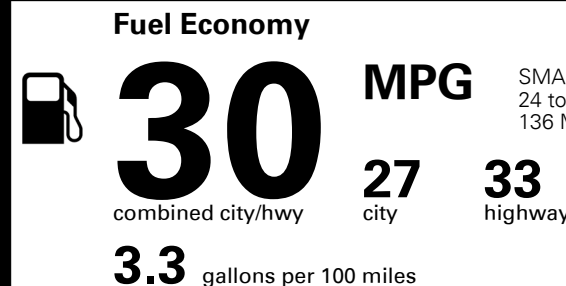

MSRP INCLUDING OPTIONS \$ 20,490.00

INLAND FREIGHT AND HANDLING \$ 995.00

TOTAL MANUFACTURER'S SUGGESTED RETAIL PRICE ▶ \$ 21,485.00

TOTAL ADDITIONAL WEIGHT: 6.5

#1 MASS MARKET BRAND IN J.D. POWER INITIAL QUALITY, 5 YEARS IN A ROW.

GIVE IT EVERYTHING KIA

For J.D. Power 2019 award information, go to jdpower.com/awards for more details.

EPA DOT Fuel Economy and Environment

Gasoline Vehicle

SMALL STATION WAGONS range from 24 to 119 MPG. The best vehicle rates 136 MPGe.