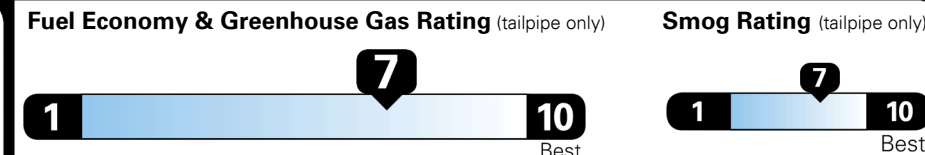

This vehicle emits 303 grams CO₂ per mile. The best emits 0 grams per mile (tailpipe only). Producing and distributing fuel also create emissions; learn more at fuel economy.gov.

Actual results will vary for many reasons, including driving conditions and how you drive and maintain your vehicle. The average new vehicle gets 27 MPG and costs $7,500 to fuel over 5 years. Cost estimates are based on 15,000 miles per year at $ 2.70 per gallon. MPGe is miles per gasoline gallon equivalent. Vehicle emissions are a significant cause of climate change and smog.

fuel economy.gov

Calculate personalized estimates and compare vehicles

GOVERNMENT 5-STAR SAFETY RATINGS

Overall Vehicle Score Not Rated
Based on the combined rating of frontal, side and rollover. Should ONLY be compared to other vehicles of similar size and weight.

Frontal Crash	Driver	Not Rated
	Passenger	Not Rated

Based on the risk of injury in a frontal impact. Should ONLY be compared to other vehicles of similar size and weight.

Side Crash	Front seat	Not Rated
	Rear seat	Not Rated

Star ratings based on the risk of injury in a side impact.

Rollover Not Rated
Star ratings based on the risk of rollover in a single-vehicle crash.

Star ratings range from 1 to 5 stars (★★★★★) with 5 being the highest. Source: National Highway Traffic Safety Administration (NHTSA). www.safercar.gov or 1-888-327-4236

Manufacturer's suggested retail price includes Manufacturer's recommended pre-delivery service. License and title fees, state and local taxes and other dealer installed options and accessories are not included in the manufacturer's suggested retail price.

PARTS CONTENT INFORMATION

FOR VEHICLES IN THIS CAR LINE U.S./CANADIAN PARTS CONTENT: 1 %

MAJOR SOURCES OF FOREIGN PARTS:
OTHER: 5%
KOREA: 94%

NOTE: PARTS CONTENT DOES NOT INCLUDE FINAL ASSEMBLY, DISTRIBUTION, OR OTHER NON-PARTS COSTS.

FOR THIS VEHICLE FINAL ASSEMBLY POINT: GWANGJU, KOREA

COUNTRY OF ORIGIN ENGINE: KOREA
TRANSMISSION: KOREA