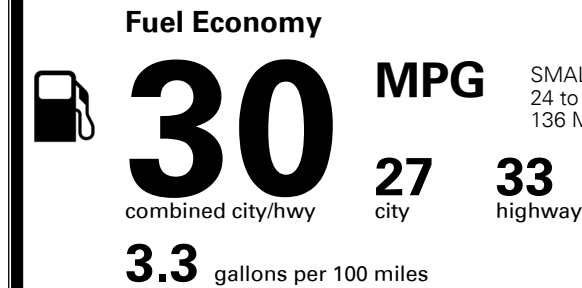

\$ 20,290.00

Included
 Included
 Included
 Included
 Included
 Included
 Included
 Included

\$345.00
 \$1,900.00

\$130.00
 \$350.00
 \$325.00
 \$275.00

MSRP INCLUDING OPTIONS \$ 23,615.00

INLAND FREIGHT AND HANDLING \$ 995.00

TOTAL MANUFACTURER'S SUGGESTED RETAIL PRICE ▶ \$ 24,610.00

EPA DOT Fuel Economy and Environment

Gasoline Vehicle

SMALL STATION WAGONS range from 24 to 119 MPG. The best vehicle rates 136 MPGe.

You save \$750
 in fuel costs over 5 years compared to the average new vehicle.