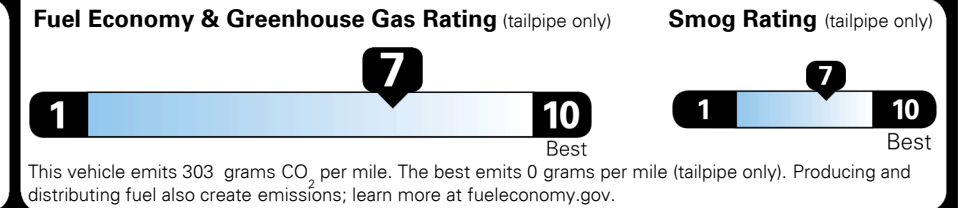

SMALL STATION WAGONS range from 24 to 119 MPG. The best vehicle rates 136 MPGe.

You save $750
in fuel costs over 5 years compared to the average new vehicle.

Annual fuel cost $1,350

Actual results will vary for many reasons, including driving conditions and how you drive and maintain your vehicle. The average new vehicle gets 27 MPG and costs $7,500 to fuel over 5 years. Cost estimates are based on 15,000 miles per year at $ 2.70 per gallon. MPGe is miles per gasoline gallon equivalent. Vehicle emissions are a significant cause of climate change and smog.

fueleconomy.gov

Calculate personalized estimates and compare vehicles

GOVERNMENT 5-STAR SAFETY RATINGS

Overall Vehicle Score	Not Rated	
Based on the combined rating of frontal, side and rollover. Should ONLY be compared to other vehicles of similar size and weight.		
Frontal Crash	Driver	Not Rated
	Passenger	Not Rated
Based on the risk of injury in a frontal impact. Should ONLY be compared to other vehicles of similar size and weight.		
Side Crash	Front seat	Not Rated
	Rear seat	Not Rated
Star ratings based on the risk of injury in a side impact.		
Rollover	Not Rated	
Star ratings based on the risk of rollover in a single-vehicle crash.		

Star ratings range from 1 to 5 stars (★★★★★) with 5 being the highest. Source: National Highway Traffic Safety Administration (NHTSA). www.safercar.gov or 1-888-327-4236

Manufacturer's suggested retail price includes Manufacturer's recommended pre-delivery service. License and title fees, state and local taxes and other dealer installed options and accessories are not included in the manufacturer's suggested retail price.

PARTS CONTENT INFORMATION

FOR VEHICLES IN THIS CAR LINE U.S./CANADIAN PARTS CONTENT: 1 %

MAJOR SOURCES OF FOREIGN PARTS:
OTHER: 5%
KOREA: 94%

NOTE: PARTS CONTENT DOES NOT INCLUDE FINAL ASSEMBLY, DISTRIBUTION, OR OTHER NON-PARTS COSTS.

FOR THIS VEHICLE FINAL ASSEMBLY POINT: GWANGJU, KOREA

COUNTRY OF ORIGIN ENGINE: KOREA
TRANSMISSION: KOREA

TOTAL ADDITIONAL WEIGHT: 11.6