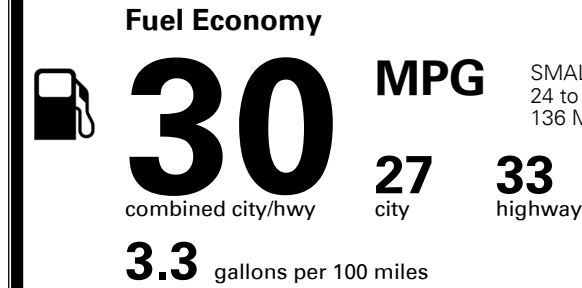

\$345.00
 \$135.00
 \$70.00
 \$275.00

MSRP INCLUDING OPTIONS

\$ 21,115.00

INLAND FREIGHT AND HANDLING

\$ 1,045.00

TOTAL MANUFACTURER'S SUGGESTED RETAIL PRICE ▶

\$ 22,160.00

#1 MASS MARKET BRAND IN
 J.D. POWER INITIAL QUALITY,
 5 YEARS IN A ROW.

GIVE IT EVERYTHING KIA

For J.D. Power 2019 award information, go to jdpower.com/awards for more details.

EPA DOT Fuel Economy and Environment

Gasoline Vehicle

SMALL STATION WAGONS range from 24 to 119 MPG. The best vehicle rates 136 MPGe.

You save \$750
 in fuel costs over 5 years compared to the average new vehicle.

Annual fuel cost
\$1,350

Fuel Economy & Greenhouse Gas Rating (tailpipe only) Smog Rating (tailpipe only)

This vehicle emits 303 grams CO₂ per mile. The best emits 0 grams per mile (tailpipe only). Producing and distributing fuel also create emissions; learn more at fuel economy.gov.