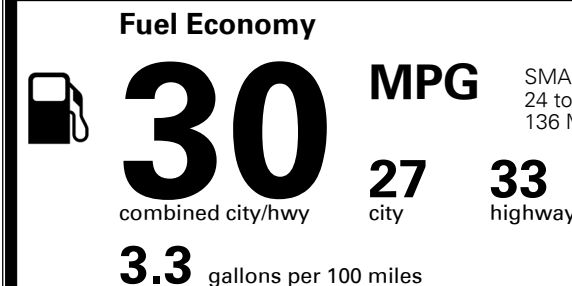

MSRP INCLUDING OPTIONS \$ 23,015.00
 INLAND FREIGHT AND HANDLING \$ 1,045.00
TOTAL MANUFACTURER'S SUGGESTED RETAIL PRICE ▶ \$ 24,060.00

EPA DOT Fuel Economy and Environment

Gasoline Vehicle

SMALL STATION WAGONS range from 24 to 119 MPG. The best vehicle rates 136 MPGe.