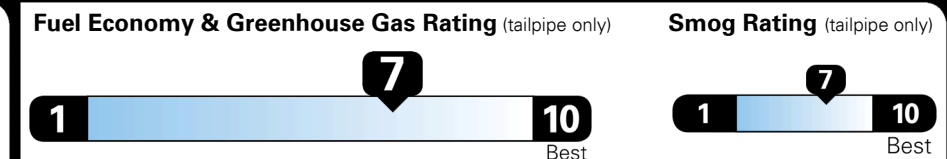

This vehicle emits 303 grams CO₂ per mile. The best emits 0 grams per mile (tailpipe only). Producing and distributing fuel also create emissions; learn more at fueleconomy.gov.

Actual results will vary for many reasons, including driving conditions and how you drive and maintain your vehicle. The average new vehicle gets 27 MPG and costs $7,500 to fuel over 5 years. Cost estimates are based on 15,000 miles per year at $ 2.70 per gallon. MPGe is miles per gasoline gallon equivalent. Vehicle emissions are a significant cause of climate change and smog.

fueleconomy.gov

Calculate personalized estimates and compare vehicles

GOVERNMENT 5-STAR SAFETY RATINGS

Overall Vehicle Score	Not Rated	
Based on the combined rating of frontal, side and rollover. Should ONLY be compared to other vehicles of similar size and weight.		
Frontal Crash	Driver	Not Rated
	Passenger	Not Rated
Based on the risk of injury in a frontal impact. Should ONLY be compared to other vehicles of similar size and weight.		
Side Crash	Front seat	Not Rated
	Rear seat	Not Rated
Star ratings based on the risk of injury in a side impact.		
Rollover	Not Rated	
Star ratings based on the risk of rollover in a single-vehicle crash.		

Star ratings range from 1 to 5 stars (★★★★★) with 5 being the highest. Source: National Highway Traffic Safety Administration (NHTSA). www.safercar.gov or 1-888-327-4236

Manufacturer's suggested retail price includes Manufacturer's recommended pre-delivery service. License and title fees, state and local taxes and other dealer installed options and accessories are not included in the manufacturer's suggested retail price.

PARTS CONTENT INFORMATION

FOR VEHICLES IN THIS CAR LINE U.S./CANADIAN PARTS CONTENT: 1 %

MAJOR SOURCES OF FOREIGN PARTS:
OTHER: 5%
KOREA: 94%

NOTE: PARTS CONTENT DOES NOT INCLUDE FINAL ASSEMBLY, DISTRIBUTION, OR OTHER NON-PARTS COSTS.

FOR THIS VEHICLE FINAL ASSEMBLY POINT: GWANGJU, KOREA

COUNTRY OF ORIGIN ENGINE: KOREA
TRANSMISSION: KOREA