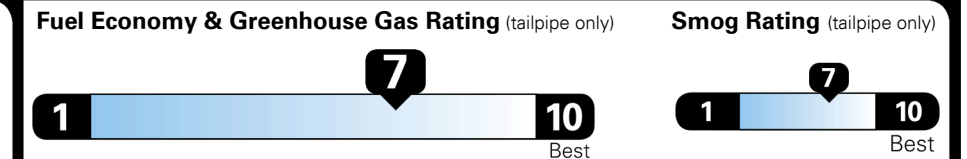

This vehicle emits 303 grams CO₂ per mile. The best emits 0 grams per mile (tailpipe only). Producing and distributing fuel also create emissions; learn more at fueleconomy.gov.

Actual results will vary for many reasons, including driving conditions and how you drive and maintain your vehicle. The average new vehicle gets 27 MPG and costs $7,500 to fuel over 5 years. Cost estimates are based on 15,000 miles per year at $ 2.70 per gallon. MPGe is miles per gasoline gallon equivalent. Vehicle emissions are a significant cause of climate change and smog.

fueleconomy.gov

Calculate personalized estimates and compare vehicles

GOVERNMENT 5-STAR SAFETY RATINGS

Overall Vehicle Score Not Rated

Based on the combined rating of frontal, side and rollover. Should ONLY be compared to other vehicles of similar size and weight.

Frontal Driver Not Rated

Crash Passenger Not Rated

Based on the risk of injury in a frontal impact. Should ONLY be compared to other vehicles of similar size and weight.

Side Front seat Not Rated

Crash Rear seat Not Rated

Star ratings based on the risk of injury in a side impact.

Rollover Not Rated

Star ratings based on the risk of rollover in a single-vehicle crash.

Star ratings range from 1 to 5 stars (★★★★★) with 5 being the highest.

Source: National Highway Traffic Safety Administration (NHTSA).

www.safercar.gov or 1-888-327-4236

Manufacturer's suggested retail price includes Manufacturer's recommended pre-delivery service. License and title fees, state and local taxes and other dealer installed options and accessories are not included in the manufacturer's suggested retail price.

PARTS CONTENT INFORMATION

FOR VEHICLES IN THIS CAR LINE U.S./CANADIAN PARTS CONTENT: 1 %

MAJOR SOURCES OF FOREIGN PARTS:
OTHER: 5%
KOREA: 94%

NOTE: PARTS CONTENT DOES NOT INCLUDE FINAL ASSEMBLY, DISTRIBUTION, OR OTHER NON-PARTS COSTS.

FOR THIS VEHICLE FINAL ASSEMBLY POINT:
GWANGJU, KOREA

COUNTRY OF ORIGIN

ENGINE: KOREA

TRANSMISSION: KOREA