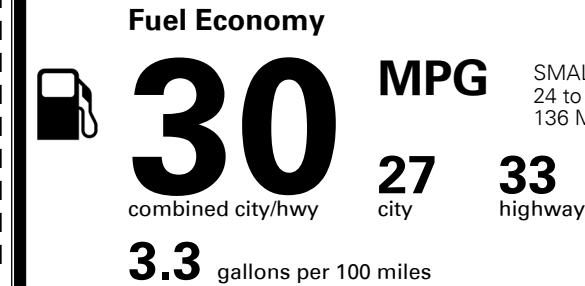

Gasoline Vehicle

SMALL STATION WAGONS range from 24 to 119 MPG. The best vehicle rates 136 MPGe.

You save \$750
 in fuel costs over 5 years compared to the average new vehicle.

Annual fuel cost
\$1,350

Fuel Economy & Greenhouse Gas Rating (tailpipe only) **Smog Rating** (tailpipe only)