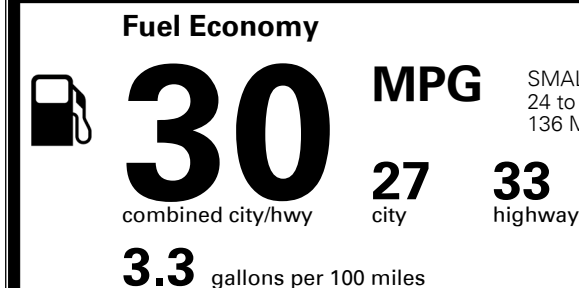

TOTAL ADDITIONAL WEIGHT: 6.0

#1 MASS MARKET BRAND IN
 J.D. POWER INITIAL QUALITY,
 5 YEARS IN A ROW.

GIVE IT EVERYTHING

For J.D. Power 2019 award information, go to jdpower.com/awards for more details.

EPA DOT Fuel Economy and Environment

Gasoline Vehicle

SMALL STATION WAGONS range from 24 to 119 MPG. The best vehicle rates 136 MPGe.

You save
\$750

in fuel costs
 over 5 years
 compared to the
 average new vehicle.

Annual fuel cost
\$1,350

Fuel Economy & Greenhouse Gas Rating (tailpipe only)