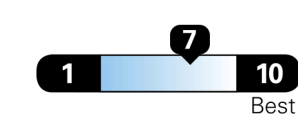

Smog Rating (tailpipe only)

This vehicle emits 303 grams CO₂ per mile. The best emits 0 grams per mile (tailpipe only). Producing and distributing fuel also create emissions; learn more at fuel economy.gov.

Actual results will vary for many reasons, including driving conditions and how you drive and maintain your vehicle. The average new vehicle gets 27 MPG and costs $7,500 to fuel over 5 years. Cost estimates are based on 15,000 miles per year at $ 2.70 per gallon. MPGe is miles per gasoline gallon equivalent. Vehicle emissions are a significant cause of climate change and smog.

fuel economy.gov

Calculate personalized estimates and compare vehicles

Smartphone
QR Code™