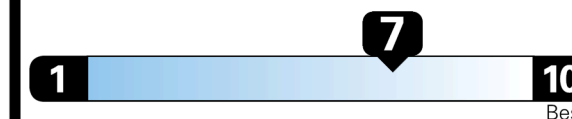

Gasoline Vehicle

SMALL STATION WAGONS range from 24 to 119 MPG. The best vehicle rates 136 MPGe.

You save
\$750

in fuel costs
 over 5 years
 compared to the
 average new vehicle.

Annual fuel cost
\$1,350

Fuel Economy & Greenhouse Gas Rating (tailpipe only)