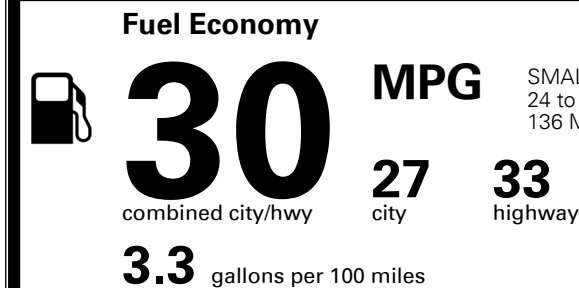

## EPA DOT Fuel Economy and Environment

Gasoline Vehicle

SMALL STATION WAGONS range from 24 to 119 MPG. The best vehicle rates 136 MPGe.

**You save \$750**  
 in fuel costs over 5 years compared to the average new vehicle.