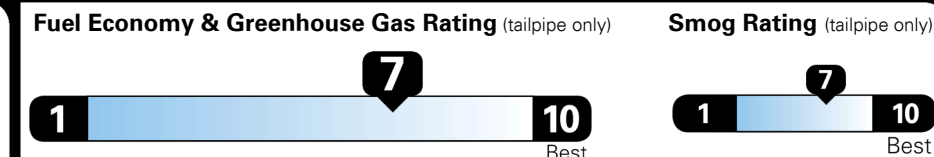

This vehicle emits 303 grams CO₂ per mile. The best emits 0 grams per mile (tailpipe only). Producing and distributing fuel also create emissions; learn more at fueleconomy.gov.

Actual results will vary for many reasons, including driving conditions and how you drive and maintain your vehicle. The average new vehicle gets 27 MPG and costs $7,500 to fuel over 5 years. Cost estimates are based on 15,000 miles per year at $ 2.70 per gallon. MPGe is miles per gasoline gallon equivalent. Vehicle emissions are a significant cause of climate change and smog.

fueleconomy.gov

Calculate personalized estimates and compare vehicles

GOVERNMENT 5-STAR SAFETY RATINGS

Overall Vehicle Score Not Rated

Based on the combined rating of frontal, side and rollover. Should ONLY be compared to other vehicles of similar size and weight.

Frontal Driver Not Rated

Crash Passenger Not Rated

Based on the risk of injury in a frontal impact. Should ONLY be compared to other vehicles of similar size and weight.

Side Front seat Not Rated

Crash Rear seat Not Rated

Star ratings based on the risk of injury in a side impact.

Rollover Not Rated

Star ratings based on the risk of rollover in a single-vehicle crash.

Star ratings range from 1 to 5 stars (★★★★★) with 5 being the highest.

Source: National Highway Traffic Safety Administration (NHTSA).

www.safercar.gov or 1-888-327-4236

Manufacturer's suggested retail price includes Manufacturer's recommended pre-delivery service. License and title fees, state and local taxes and other dealer installed options and accessories are not included in the manufacturer's suggested retail price.

PARTS CONTENT INFORMATION

FOR VEHICLES IN THIS CAR LINE U.S./CANADIAN PARTS CONTENT: 1 %

MAJOR SOURCES OF FOREIGN PARTS:
OTHER: 5%
KOREA: 94%

NOTE: PARTS CONTENT DOES NOT INCLUDE FINAL ASSEMBLY, DISTRIBUTION, OR OTHER NON-PARTS COSTS.

FOR THIS VEHICLE FINAL ASSEMBLY POINT:
GWANGJU, KOREA

COUNTRY OF ORIGIN

ENGINE: KOREA

TRANSMISSION: KOREA