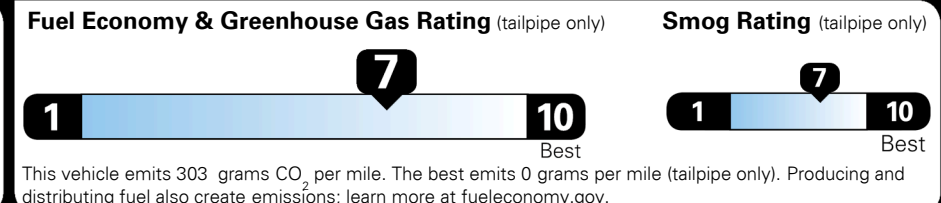

EPA DOT Fuel Economy and Environment

Gasoline Vehicle

Fuel Economy

30 MPG
combined city/hwy

27 MPG
city

33 MPG
highway

3.3 gallons per 100 miles

SMALL STATION WAGONS range from 24 to 119 MPG. The best vehicle rates 136 MPGe.

You save $750
in fuel costs over 5 years
compared to the average new vehicle.

Annual fuel cost $1,350