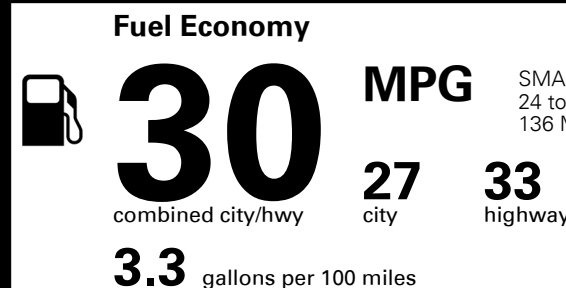

MSRP INCLUDING OPTIONS

\$ 20,770.00

INLAND FREIGHT AND HANDLING

\$ 1,045.00

TOTAL MANUFACTURER'S SUGGESTED RETAIL PRICE ▶

\$ 21,815.00

TOTAL ADDITIONAL WEIGHT: 6.0

#1 MASS MARKET BRAND IN
 J.D. POWER INITIAL QUALITY,
 5 YEARS IN A ROW.

GIVE IT EVERYTHING KIA

For J.D. Power 2019 award information, go to jdpower.com/awards for more details.

EPA DOT Fuel Economy and Environment

Gasoline Vehicle

SMALL STATION WAGONS range from 24 to 119 MPG. The best vehicle rates 136 MPGe.

You save
\$750

in fuel costs
 over 5 years
 compared to the
 average new vehicle.

Annual fuel cost
\$1,350

Fuel Economy & Greenhouse Gas Rating (tailpipe only) Smog Rating (tailpipe only)

This vehicle emits 303 grams CO₂ per mile. The best emits 0 grams per mile (tailpipe only). Producing and distributing fuel also create emissions; learn more at fuel economy.gov.