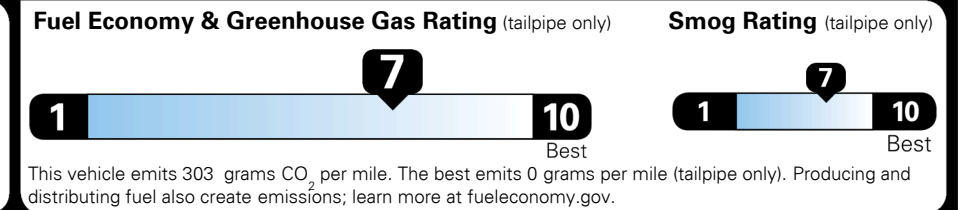

EPA DOT Fuel Economy and Environment

Gasoline Vehicle

Fuel Economy

30 MPG
combined city/hwy

27 city

33 highway

3.3 gallons per 100 miles

SMALL STATION WAGONS range from 24 to 119 MPG. The best vehicle rates 136 MPGe.

You save $750
in fuel costs over 5 years compared to the average new vehicle.

Annual fuel cost $1,350