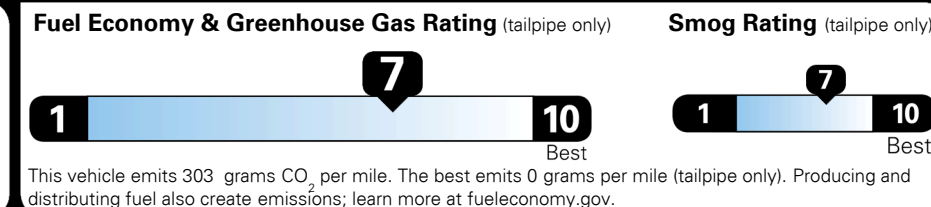

EPA DOT Fuel Economy and Environment

Gasoline Vehicle

Fuel Economy

30 MPG combined city/hwy
27 MPG city
33 MPG highway

3.3 gallons per 100 miles

SMALL STATION WAGONS range from 24 to 119 MPG. The best vehicle rates 136 MPGe.

You save $750
in fuel costs over 5 years compared to the average new vehicle.

Annual fuel cost $1,350