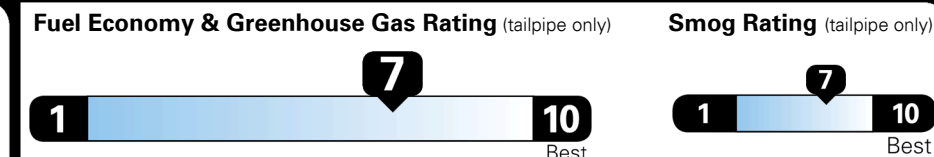

This vehicle emits 303 grams CO₂ per mile. The best emits 0 grams per mile (tailpipe only). Producing and distributing fuel also create emissions; learn more at fuel economy.gov.

Actual results will vary for many reasons, including driving conditions and how you drive and maintain your vehicle. The average new vehicle gets 27 MPG and costs $7,500 to fuel over 5 years. Cost estimates are based on 15,000 miles per year at $ 2.70 per gallon. MPGe is miles per gasoline gallon equivalent. Vehicle emissions are a significant cause of climate change and smog.

fuel economy.gov

Calculate personalized estimates and compare vehicles

GOVERNMENT 5-STAR SAFETY RATINGS

Overall Vehicle Score Not Rated
Based on the combined rating of frontal, side and rollover. Should ONLY be compared to other vehicles of similar size and weight.

Frontal	Driver	Not Rated
Crash	Passenger	Not Rated

Based on the risk of injury in a frontal impact. Should ONLY be compared to other vehicles of similar size and weight.

Side	Front seat	Not Rated
Crash	Rear seat	Not Rated

Star ratings based on the risk of injury in a side impact.

Rollover Not Rated
Star ratings based on the risk of rollover in a single-vehicle crash.

Star ratings range from 1 to 5 stars (★★★★★) with 5 being the highest. Source: National Highway Traffic Safety Administration (NHTSA). www.safercar.gov or 1-888-327-4236

Manufacturer's suggested retail price includes Manufacturer's recommended pre-delivery service. License and title fees, state and local taxes and other dealer installed options and accessories are not included in the manufacturer's suggested retail price.

PARTS CONTENT INFORMATION

FOR VEHICLES IN THIS CAR LINE U.S./CANADIAN PARTS CONTENT: 1 %

MAJOR SOURCES OF FOREIGN PARTS:
OTHER: 5%
KOREA: 94%

NOTE: PARTS CONTENT DOES NOT INCLUDE FINAL ASSEMBLY, DISTRIBUTION, OR OTHER NON-PARTS COSTS.

FOR THIS VEHICLE FINAL ASSEMBLY POINT: GWANGJU, KOREA

COUNTRY OF ORIGIN ENGINE: KOREA
TRANSMISSION: KOREA