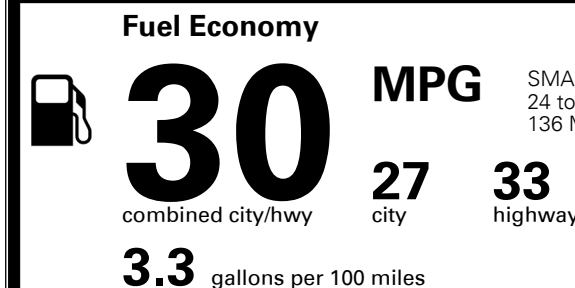

TOTAL ADDITIONAL WEIGHT: 6.1

**#1 MASS MARKET BRAND IN J.D. POWER INITIAL QUALITY, 5 YEARS IN A ROW.**

GIVE IT EVERYTHING **KIA**

For J.D. Power 2019 award information, go to [jdpower.com/awards](http://jdpower.com/awards) for more details.

**EPA DOT Fuel Economy and Environment**

Gasoline Vehicle

SMALL STATION WAGONS range from 24 to 119 MPG. The best vehicle rates 136 MPGe.

**You save \$750**  
 in fuel costs over 5 years compared to the average new vehicle.