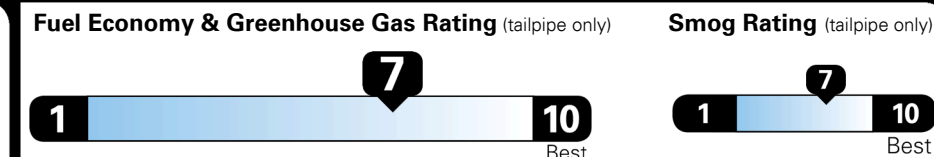

EPA DOT Fuel Economy and Environment

Gasoline Vehicle

Fuel Economy
30 MPG
combined city/hwy
27 city
33 highway
3.3 gallons per 100 miles

SMALL STATION WAGONS range from 24 to 119 MPG. The best vehicle rates 136 MPGe.

You save $750
in fuel costs over 5 years compared to the average new vehicle.

Annual fuel cost $1,350