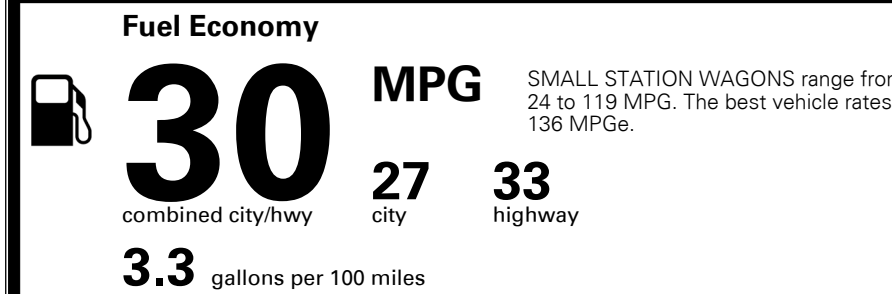

TOTAL ADDITIONAL WEIGHT: 7.6

#1 MASS MARKET BRAND IN J.D. POWER INITIAL QUALITY, 5 YEARS IN A ROW.

GIVE IT EVERYTHING **KIA**

For J.D. Power 2019 award information, go to jdpower.com/awards for more details.

EPA DOT Fuel Economy and Environment

Gasoline Vehicle

You save \$750
 in fuel costs over 5 years compared to the average new vehicle.

Annual fuel cost \$1,350

Actual results will vary for many reasons, including driving conditions and how you drive and maintain your vehicle. The average new vehicle gets 27 MPG and costs \$7,500 to fuel over 5 years. Cost estimates are based on 15,000 miles per year at \$ 2.70 per gallon. MPGe is miles per gasoline gallon equivalent. Vehicle emissions are a significant cause of climate change and smog.