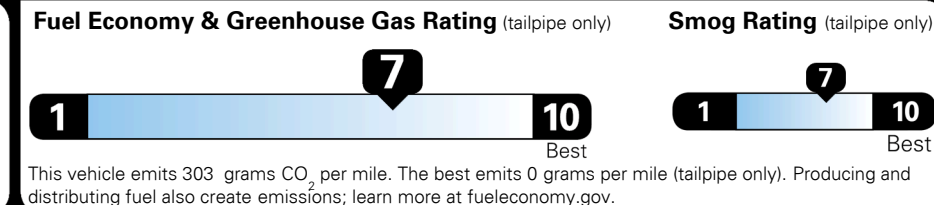

TOTAL ADDITIONAL WEIGHT: 7.6

#1 MASS MARKET BRAND IN J.D. POWER INITIAL QUALITY, 5 YEARS IN A ROW.

GIVE IT EVERYTHING **KIA**

For J.D. Power 2019 award information, go to jdpower.com/awards for more details.

EPA DOT Fuel Economy and Environment

Gasoline Vehicle

You save \$750
 in fuel costs over 5 years compared to the average new vehicle.

Annual fuel cost \$1,350

Actual results will vary for many reasons, including driving conditions and how you drive and maintain your vehicle. The average new vehicle gets 27 MPG and costs \$7,500 to fuel over 5 years. Cost estimates are based on 15,000 miles per year at \$ 2.70 per gallon. MPGe is miles per gasoline gallon equivalent. Vehicle emissions are a significant cause of climate change and smog.