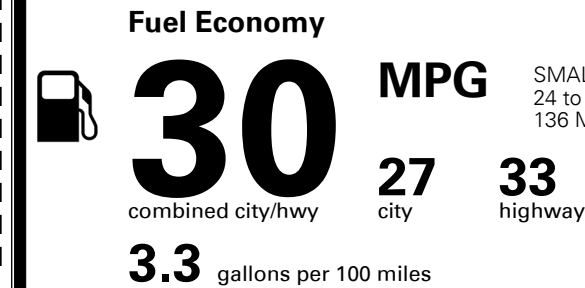

\$345.00  
 \$1,900.00

\$130.00  
 \$120.00  
 \$350.00

MSRP INCLUDING OPTIONS

\$ 23,135.00

INLAND FREIGHT AND HANDLING

\$ 995.00

## EPA DOT Fuel Economy and Environment

Gasoline Vehicle

SMALL STATION WAGONS range from 24 to 119 MPG. The best vehicle rates 136 MPGe.

**You save \$750**  
 in fuel costs over 5 years compared to the average new vehicle.