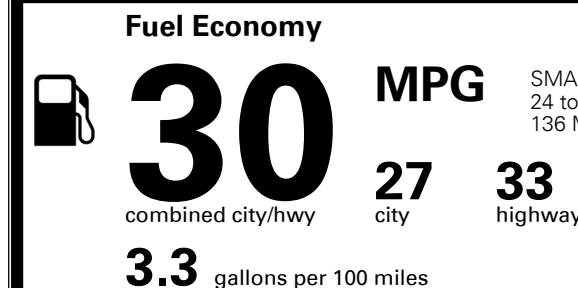

Carpeted Floor Mats \$130.00

MSRP INCLUDING OPTIONS \$ 22,320.00

INLAND FREIGHT AND HANDLING \$ 995.00

TOTAL MANUFACTURER'S SUGGESTED RETAIL PRICE ▶ \$ 23,315.00

#1 MASS MARKET BRAND IN J.D. POWER INITIAL QUALITY, 5 YEARS IN A ROW.

GIVE IT EVERYTHING KIA

For J.D. Power 2019 award information, go to jdpower.com/awards for more details.

EPA DOT Fuel Economy and Environment

Gasoline Vehicle

SMALL STATION WAGONS range from 24 to 119 MPG. The best vehicle rates 136 MPGe.