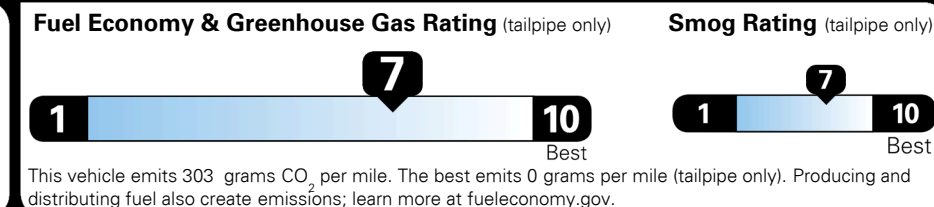

TOTAL ADDITIONAL WEIGHT: 7.6

#1 MASS MARKET BRAND IN J.D. POWER INITIAL QUALITY, 5 YEARS IN A ROW.

GIVE IT EVERYTHING **KIA**

For J.D. Power 2019 award information, go to jdpower.com/awards for more details.

EPA DOT Fuel Economy and Environment

Gasoline Vehicle

You save \$750
 in fuel costs over 5 years compared to the average new vehicle.

Annual fuel cost \$1,350

Actual results will vary for many reasons, including driving conditions and how you drive and maintain your vehicle. The average new vehicle gets 27 MPG and costs \$7,500 to fuel over 5 years. Cost estimates are based on 15,000 miles per year at \$ 2.70 per gallon. MPGe is miles per gasoline gallon equivalent. Vehicle emissions are a significant cause of climate change and smog.