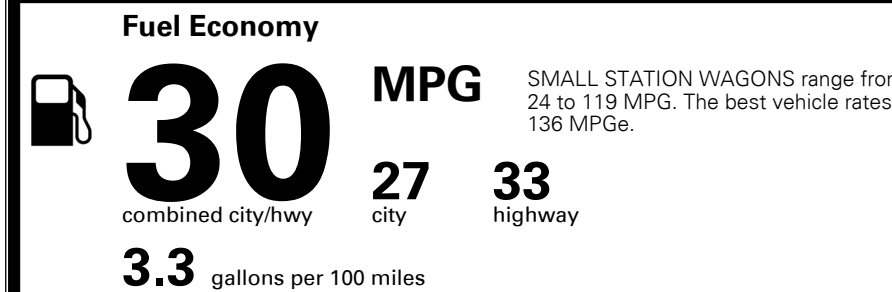

TOTAL ADDITIONAL WEIGHT: 7.6

#1 MASS MARKET BRAND IN J.D. POWER INITIAL QUALITY, 5 YEARS IN A ROW.

GIVE IT EVERYTHING **KIA**

For J.D. Power 2019 award information, go to jdpower.com/awards for more details.

EPA DOT Fuel Economy and Environment

Gasoline Vehicle

You save \$750
 in fuel costs over 5 years compared to the average new vehicle.

Annual fuel cost \$1,350

Actual results will vary for many reasons, including driving conditions and how you drive and maintain your vehicle. The average new vehicle gets 27 MPG and costs \$7,500 to fuel over 5 years. Cost estimates are based on 15,000 miles per year at \$ 2.70 per gallon. MPGe is miles per gasoline gallon equivalent. Vehicle emissions are a significant cause of climate change and smog.