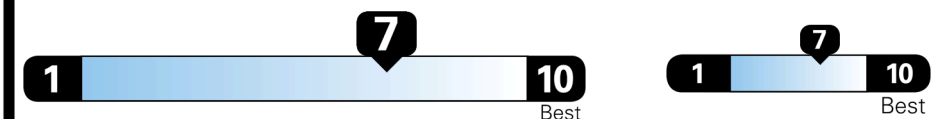

**EPA DOT Fuel Economy and Environment**

**Gasoline Vehicle**

**You save \$750**  
 in fuel costs over 5 years compared to the average new vehicle.

**Annual fuel cost \$1,350**

**Fuel Economy & Greenhouse Gas Rating (tailpipe only)**      **Smog Rating (tailpipe only)**