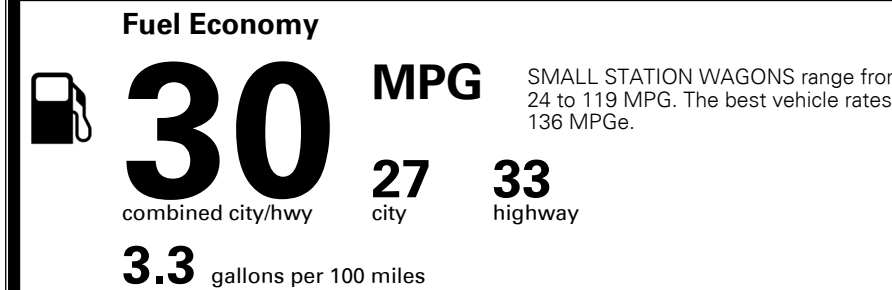

\$1,900.00

\$130.00

MSRP INCLUDING OPTIONS

\$ 22,320.00

INLAND FREIGHT AND HANDLING

\$ 995.00

**TOTAL MANUFACTURER'S SUGGESTED RETAIL PRICE ▶**

**\$ 23,315.00**

**EPA DOT Fuel Economy and Environment**

**Gasoline Vehicle**

**You save \$750**  
 in fuel costs over 5 years compared to the average new vehicle.

**Annual fuel cost \$1,350**

**Fuel Economy & Greenhouse Gas Rating (tailpipe only)**      **Smog Rating (tailpipe only)**