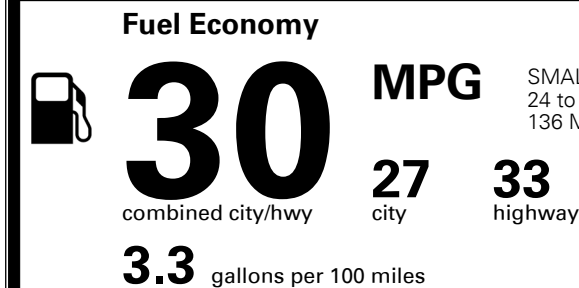

### TOTAL MANUFACTURER'S SUGGESTED RETAIL PRICE ▶

\$ 23,515.00

TOTAL ADDITIONAL WEIGHT: 6.6

#1 MASS MARKET BRAND IN  
 J.D. POWER INITIAL QUALITY,  
 5 YEARS IN A ROW.

GIVE IT EVERYTHING

For J.D. Power 2019 award information, go to [jdpower.com/awards](http://jdpower.com/awards) for more details.

## EPA DOT Fuel Economy and Environment

Gasoline Vehicle

SMALL STATION WAGONS range from 24 to 119 MPG. The best vehicle rates 136 MPGe.

**You save \$750**  
 in fuel costs over 5 years compared to the average new vehicle.