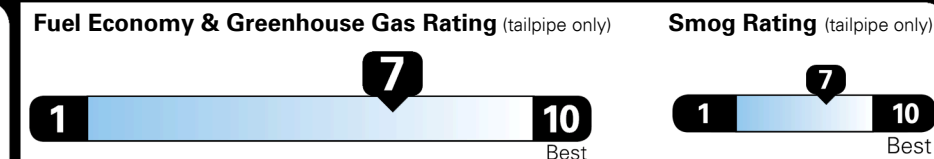

This vehicle emits 303 grams CO₂ per mile. The best emits 0 grams per mile (tailpipe only). Producing and distributing fuel also create emissions; learn more at fuel economy.gov.

Actual results will vary for many reasons, including driving conditions and how you drive and maintain your vehicle. The average new vehicle gets 27 MPG and costs $7,500 to fuel over 5 years. Cost estimates are based on 15,000 miles per year at $ 2.70 per gallon. MPGe is miles per gasoline gallon equivalent. Vehicle emissions are a significant cause of climate change and smog.

fuel economy.gov

Calculate personalized estimates and compare vehicles

GOVERNMENT 5-STAR SAFETY RATINGS

Overall Vehicle Score Not Rated

Based on the combined rating of frontal, side and rollover. Should ONLY be compared to other vehicles of similar size and weight.

Frontal Driver Not Rated

Crash Passenger Not Rated

Based on the risk of injury in a frontal impact. Should ONLY be compared to other vehicles of similar size and weight.

Side Front seat Not Rated

Crash Rear seat Not Rated

Star ratings based on the risk of injury in a side impact.

Rollover Not Rated

Star ratings based on the risk of rollover in a single-vehicle crash.

Star ratings range from 1 to 5 stars (★★★★★) with 5 being the highest.

Source: National Highway Traffic Safety Administration (NHTSA).

www.safercar.gov or 1-888-327-4236

Manufacturer's suggested retail price includes Manufacturer's recommended pre-delivery service. License and title fees, state and local taxes and other dealer installed options and accessories are not included in the manufacturer's suggested retail price.

PARTS CONTENT INFORMATION

FOR VEHICLES IN THIS CAR LINE U.S./CANADIAN PARTS CONTENT: 1 %

MAJOR SOURCES OF FOREIGN PARTS:
OTHER: 5%
KOREA: 94%

NOTE: PARTS CONTENT DOES NOT INCLUDE FINAL ASSEMBLY, DISTRIBUTION, OR OTHER NON-PARTS COSTS.

FOR THIS VEHICLE FINAL ASSEMBLY POINT:
GWANGJU, KOREA

COUNTRY OF ORIGIN

ENGINE: KOREA
TRANSMISSION: KOREA