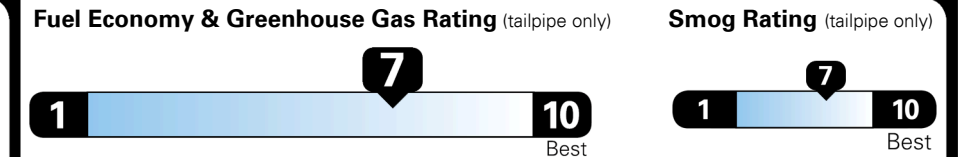

EPA DOT Fuel Economy and Environment

Gasoline Vehicle

Fuel Economy
30 **MPG**
combined city/hwy
27 city
33 highway
3.3 gallons per 100 miles

SMALL STATION WAGONS range from 24 to 119 MPG. The best vehicle rates 136 MPGe.

You save $750
in fuel costs over 5 years compared to the average new vehicle.

Annual fuel cost $1,350