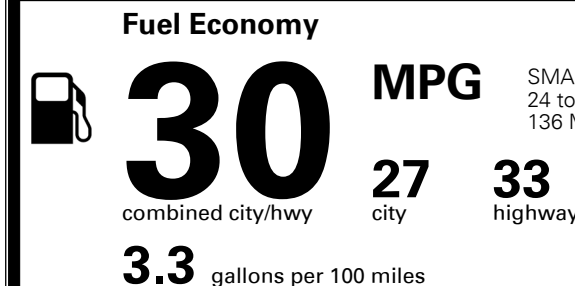

\$345.00
 \$1,900.00

\$130.00

MSRP INCLUDING OPTIONS \$ 22,665.00

INLAND FREIGHT AND HANDLING \$ 995.00

TOTAL MANUFACTURER'S SUGGESTED RETAIL PRICE ▶ \$ 23,660.00

TOTAL ADDITIONAL WEIGHT: 6.0

EPA DOT Fuel Economy and Environment

Gasoline Vehicle

SMALL STATION WAGONS range from 24 to 119 MPG. The best vehicle rates 136 MPGe.

You save \$750
 in fuel costs over 5 years compared to the average new vehicle.

Annual fuel cost \$1,350

This vehicle emits 303 grams CO₂ per mile. The best emits 0 grams per mile (tailpipe only). Producing and distributing fuel also create emissions; learn more at fueleconomy.gov.