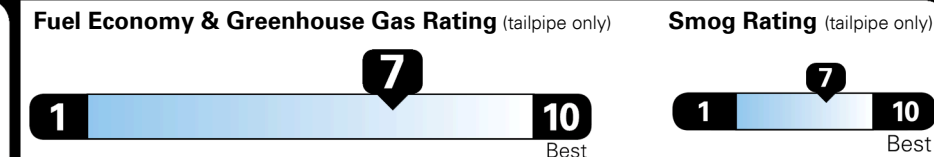

This vehicle emits 303 grams CO₂ per mile. The best emits 0 grams per mile (tailpipe only). Producing and distributing fuel also create emissions; learn more at fueleconomy.gov.

Actual results will vary for many reasons, including driving conditions and how you drive and maintain your vehicle. The average new vehicle gets 27 MPG and costs $7,500 to fuel over 5 years. Cost estimates are based on 15,000 miles per year at $ 2.70 per gallon. MPGe is miles per gasoline gallon equivalent. Vehicle emissions are a significant cause of climate change and smog.

fueleconomy.gov

Calculate personalized estimates and compare vehicles

GOVERNMENT 5-STAR SAFETY RATINGS

Overall Vehicle Score Not Rated

Based on the combined rating of frontal, side and rollover. Should ONLY be compared to other vehicles of similar size and weight.

Frontal Driver Not Rated

Crash Passenger Not Rated

Based on the risk of injury in a frontal impact. Should ONLY be compared to other vehicles of similar size and weight.

Side Front seat Not Rated

Crash Rear seat Not Rated

Star ratings based on the risk of injury in a side impact.

Rollover Not Rated

Star ratings based on the risk of rollover in a single-vehicle crash.

Star ratings range from 1 to 5 stars (★★★★★) with 5 being the highest.

Source: National Highway Traffic Safety Administration (NHTSA).

www.safercar.gov or 1-888-327-4236

Manufacturer's suggested retail price includes Manufacturer's recommended pre-delivery service. License and title fees, state and local taxes and other dealer installed options and accessories are not included in the manufacturer's suggested retail price.

PARTS CONTENT INFORMATION

FOR VEHICLES IN THIS CAR LINE U.S./CANADIAN PARTS CONTENT: 1 %

MAJOR SOURCES OF FOREIGN PARTS:
OTHER: 5%
KOREA: 94%

NOTE: PARTS CONTENT DOES NOT INCLUDE FINAL ASSEMBLY, DISTRIBUTION, OR OTHER NON-PARTS COSTS.

FOR THIS VEHICLE FINAL ASSEMBLY POINT: GWANGJU, KOREA

COUNTRY OF ORIGIN

ENGINE: KOREA
TRANSMISSION: KOREA