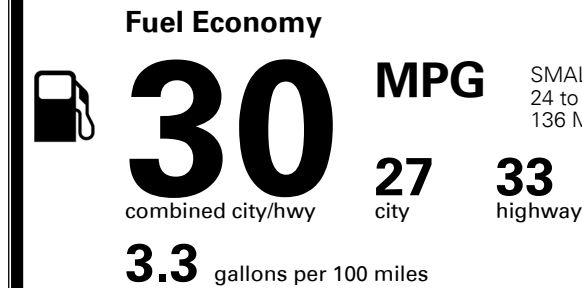

\$ 20,425.00

INLAND FREIGHT AND HANDLING

\$ 1,045.00

TOTAL MANUFACTURER'S SUGGESTED RETAIL PRICE ▶

\$ 21,470.00

TOTAL ADDITIONAL WEIGHT: 6.0

#1 MASS MARKET BRAND IN
 J.D. POWER INITIAL QUALITY,
 5 YEARS IN A ROW.

GIVE IT EVERYTHING KIA

For J.D. Power 2019 award information, go to jdpower.com/awards for more details.

EPA DOT Fuel Economy and Environment

Gasoline Vehicle

SMALL STATION WAGONS range from 24 to 119 MPG. The best vehicle rates 136 MPGe.

You save
\$750
 in fuel costs
 over 5 years
 compared to the
 average new vehicle.

Annual fuel cost
\$1,350

Fuel Economy & Greenhouse Gas Rating (tailpipe only) Smog Rating (tailpipe only)

This vehicle emits 303 grams CO₂ per mile. The best emits 0 grams per mile (tailpipe only). Producing and distributing fuel also create emissions; learn more at fuelconomy.gov.